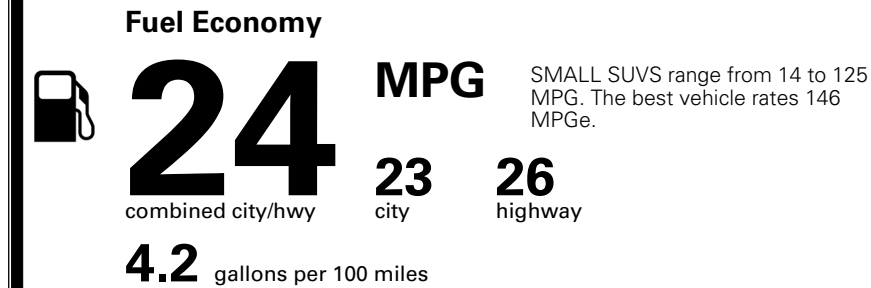

MSRP INCLUDING OPTIONS \$ 40,505.00

INLAND FREIGHT AND HANDLING \$ 1,495.00

TOTAL MANUFACTURER'S SUGGESTED RETAIL PRICE ▶ \$ 42,000.00

TOTAL ADDITIONAL WEIGHT: 4.4

EPA DOT Fuel Economy and Environment

Gasoline Vehicle