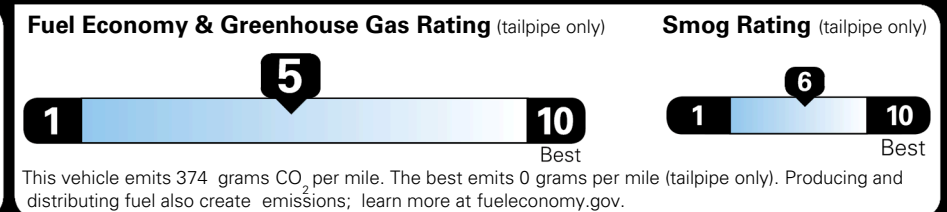

Actual results will vary for many reasons, including driving conditions and how you drive and maintain your vehicle. The average new vehicle gets 29 MPG and costs $8,500 to fuel over 5 years. Cost estimates are based on 15,000 miles per year at $ 3.30 per gallon. MPGe is miles per gasoline gallon equivalent. Vehicle emissions are a significant cause of climate change and smog.

fueleconomy.gov
Calculate personalized estimates and compare vehicles

Smartphone QR Code