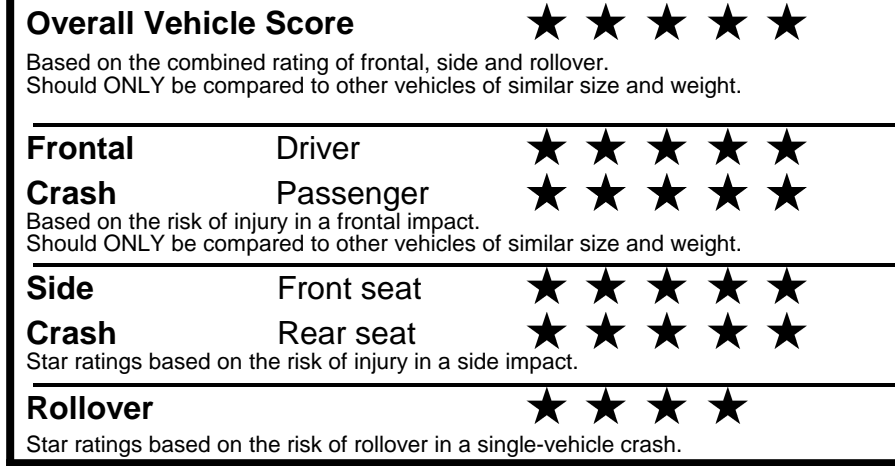

fueleconomy.gov
 Calculate personalized estimates and compare vehicles

Smartphone QR Code

GOVERNMENT 5-STAR SAFETY RATINGS

Star ratings range from 1 to 5 stars (★★★★★) with 5 being the highest.
 Source: National Highway Traffic Safety Administration (NHTSA).
www.safercar.gov or 1-888-327-4236