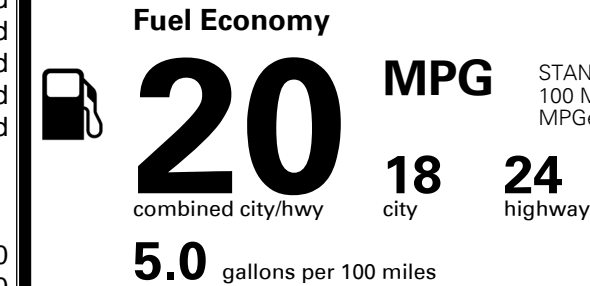

\$ 46,805.00

INLAND FREIGHT AND HANDLING

\$ 1,395.00

TOTAL MANUFACTURER'S SUGGESTED RETAIL PRICE ▶

\$ 48,200.00

TOTAL ADDITIONAL WEIGHT: 12.0

*Additional terms and conditions apply.

**Kia Connect may be currently unavailable for Model Year 2022 and newer vehicles sold or purchased in Massachusetts; please see owners.kia.com for updates on availability.

EPA DOT Fuel Economy and Environment

Gasoline Vehicle

STANDARD SUVs range from 11 to 100 MPG. The best vehicle rates 140 MPGe.

You spend
\$3,750
 more in fuel costs
 over 5 years
 compared to the
 average new vehicle.