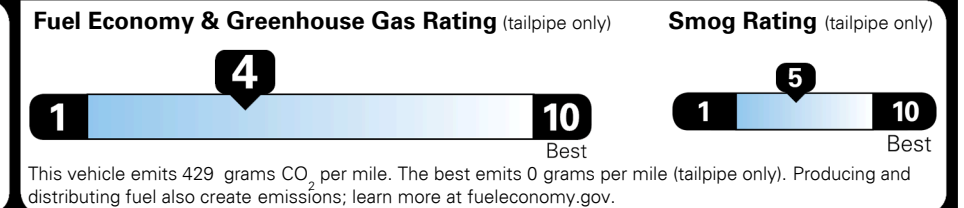

You spend
$2,000
more in fuel costs
over 5 years
compared to the
average new vehicle.

Annual fuel cost
$1,700