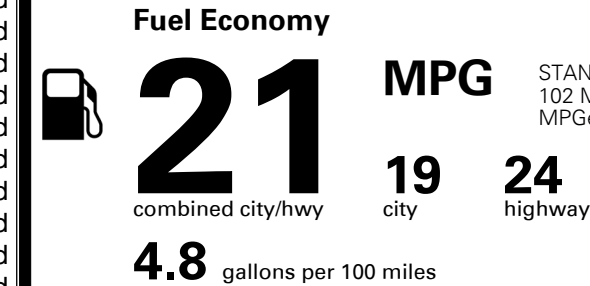

\$1,395.00
 \$1,695.00
 \$210.00

MSRP INCLUDING OPTIONS

\$ 43,390.00

INLAND FREIGHT AND HANDLING

\$ 1,255.00

TOTAL MANUFACTURER'S SUGGESTED RETAIL PRICE ▶

\$ 44,645.00

TOTAL ADDITIONAL WEIGHT: 11.3

EPA DOT Fuel Economy and Environment

Gasoline Vehicle

You spend
\$2,000
 more in fuel costs
 over 5 years
 compared to the
 average new vehicle.

Annual fuel cost
\$1,700

Actual results will vary for many reasons, including driving conditions and how you drive and maintain your vehicle. The average new vehicle gets 27 MPG and costs \$6,500 to fuel over 5 years. Cost estimates are based on 15,000 miles per year at \$ 2.35 per gallon. MPGe is miles per gasoline gallon equivalent. Vehicle emissions are a significant cause of climate change and smog.