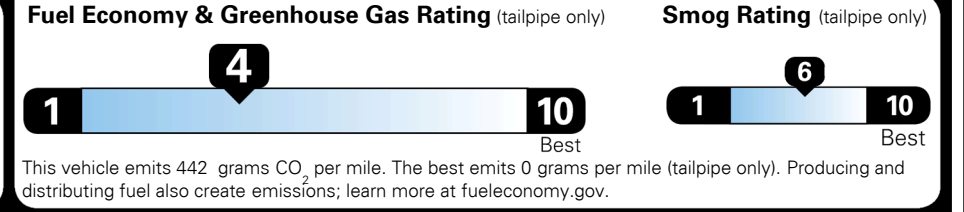

TOTAL ADDITIONAL WEIGHT: 12.0

EPA DOT Fuel Economy and Environment

Gasoline Vehicle

You spend **\$3,750** more in fuel costs over 5 years compared to the average new vehicle.

Annual fuel cost **\$2,700**

Actual results will vary for many reasons, including driving conditions and how you drive and maintain your vehicle. The average new vehicle gets 28 MPG and costs \$9,750 to fuel over 5 years. Cost estimates are based on 15,000 miles per year at \$ 3.60 per gallon. MPGe is miles per gasoline gallon equivalent. Vehicle emissions are a significant cause of climate change and smog.