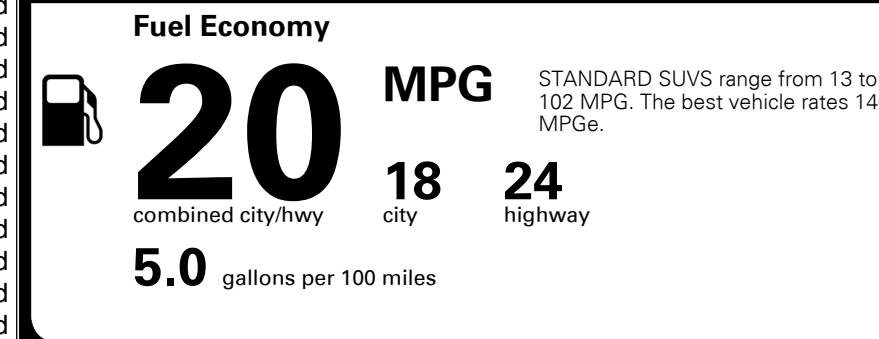

TOTAL ADDITIONAL WEIGHT: 12.0

EPA DOT Fuel Economy and Environment

Gasoline Vehicle

You spend **\$3,750** more in fuel costs over 5 years compared to the average new vehicle.

Annual fuel cost **\$2,700**

Actual results will vary for many reasons, including driving conditions and how you drive and maintain your vehicle. The average new vehicle gets 28 MPG and costs \$9,750 to fuel over 5 years. Cost estimates are based on 15,000 miles per year at \$ 3.60 per gallon. MPGe is miles per gasoline gallon equivalent. Vehicle emissions are a significant cause of climate change and smog.