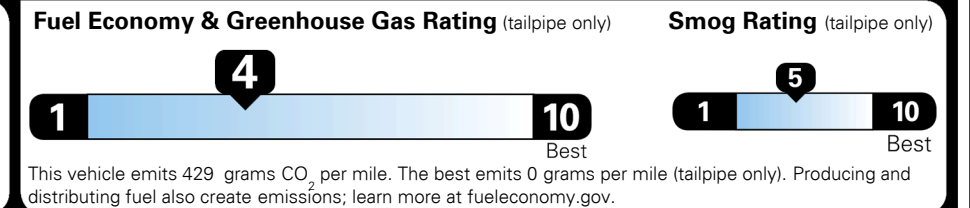

TOTAL MANUFACTURER'S SUGGESTED RETAIL PRICE ▶

\$ 51,795.00

EPA DOT Fuel Economy and Environment

Gasoline Vehicle

You spend
\$2,000
 more in fuel costs
 over 5 years
 compared to the
 average new vehicle.

Annual fuel cost
\$1,700