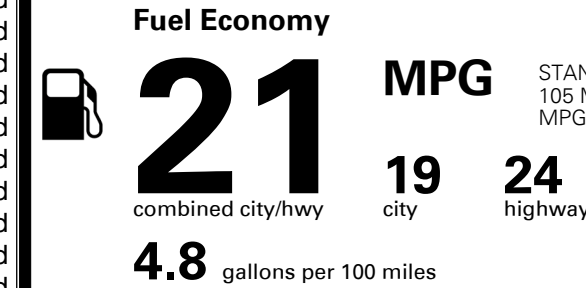

\$495.00
 \$1,395.00

 \$2,300.00

 \$795.00

 \$450.00
 \$115.00
 \$120.00
 \$310.00

MSRP INCLUDING OPTIONS

\$ 50,570.00

INLAND FREIGHT AND HANDLING

\$ 1,225.00

TOTAL MANUFACTURER'S SUGGESTED RETAIL PRICE ▶

\$ 51,795.00

EPA DOT Fuel Economy and Environment

Gasoline Vehicle

You spend
\$2,000
 more in fuel costs
 over 5 years
 compared to the
 average new vehicle.

Annual fuel cost
\$1,700