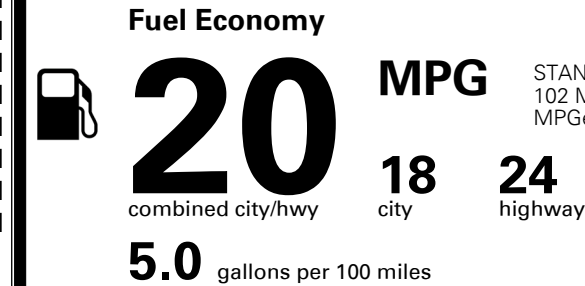

TOTAL ADDITIONAL WEIGHT:

EPA DOT Fuel Economy and Environment

Gasoline Vehicle

You spend
\$3,750
 more in fuel costs
 over 5 years
 compared to the
 average new vehicle.

Annual fuel cost
\$2,700

Actual results will vary for many reasons, including driving conditions and how you drive and maintain your vehicle. The average new vehicle gets 28 MPG and costs \$9,750 to fuel over 5 years. Cost estimates are based on 15,000 miles per year at \$ 3.60 per gallon. MPGe is miles per gasoline gallon equivalent. Vehicle emissions are a significant cause of climate change and smog.