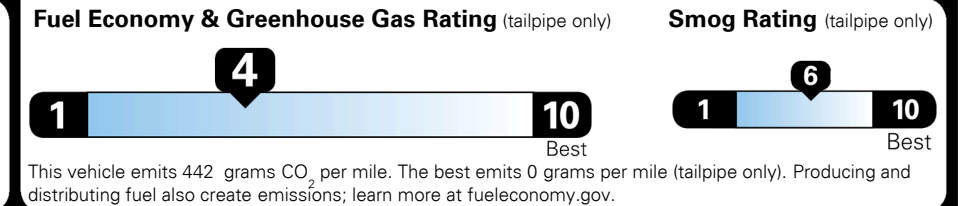

TOTAL ADDITIONAL WEIGHT:

EPA DOT Fuel Economy and Environment

Gasoline Vehicle

You spend
\$3,750
 more in fuel costs
 over 5 years
 compared to the
 average new vehicle.

Annual fuel cost
\$2,700

Actual results will vary for many reasons, including driving conditions and how you drive and maintain your vehicle. The average new vehicle gets 28 MPG and costs \$9,750 to fuel over 5 years. Cost estimates are based on 15,000 miles per year at \$ 3.60 per gallon. MPGe is miles per gasoline gallon equivalent. Vehicle emissions are a significant cause of climate change and smog.