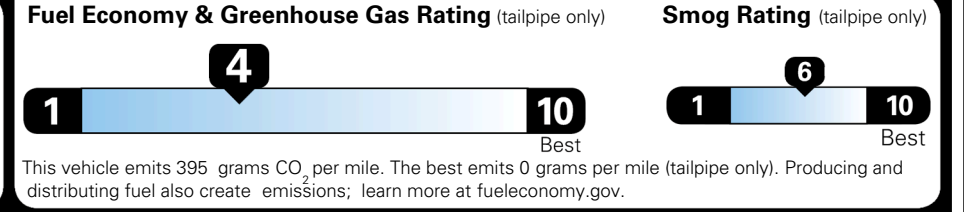

Actual results will vary for many reasons, including driving conditions and how you drive and maintain your vehicle. The average new vehicle gets 29 MPG and costs $8,500 to fuel over 5 years. Cost estimates are based on 15,000 miles per year at $ 3.30 per gallon. MPGe is miles per gasoline gallon equivalent. Vehicle emissions are a significant cause of climate change and smog.

fueleconomy.gov
Calculate personalized estimates and compare vehicles

Smartphone QR Code

GOVERNMENT 5-STAR SAFETY RATINGS

Overall Vehicle Score	Not Rated	
Based on the combined rating of frontal, side and rollover. Should ONLY be compared to other vehicles of similar size and weight.		
Frontal Crash	Driver	Not Rated
	Passenger	Not Rated
Based on the risk of injury in a frontal impact. Should ONLY be compared to other vehicles of similar size and weight.		
Side Crash	Front seat	Not Rated
	Rear seat	Not Rated
Star ratings based on the risk of injury in a side impact.		
Rollover	Not Rated	
Star ratings based on the risk of rollover in a single-vehicle crash.		

Star ratings range from 1 to 5 stars (★★★★★) with 5 being the highest.
Source: National Highway Traffic Safety Administration (NHTSA).
www.safercar.gov or 1-888-327-4236

Manufacturer's suggested retail price includes Manufacturer's recommended pre-delivery service. License and title fees, state and local taxes and other dealer installed options and accessories are not included in the manufacturer's suggested retail price.

PARTS CONTENT INFORMATION

FOR VEHICLES IN THIS CAR LINE U.S./CANADIAN PARTS CONTENT: 50 %

MAJOR SOURCES OF FOREIGN PARTS: KOREA: 35%

NOTE: PARTS CONTENT DOES NOT INCLUDE FINAL ASSEMBLY, DISTRIBUTION, OR OTHER NON-PARTS COSTS.

FOR THIS VEHICLE FINAL ASSEMBLY POINT: WEST POINT, GA, USA

COUNTRY OF ORIGIN ENGINE (MOTOR): KOREA

TRANSMISSION: USA