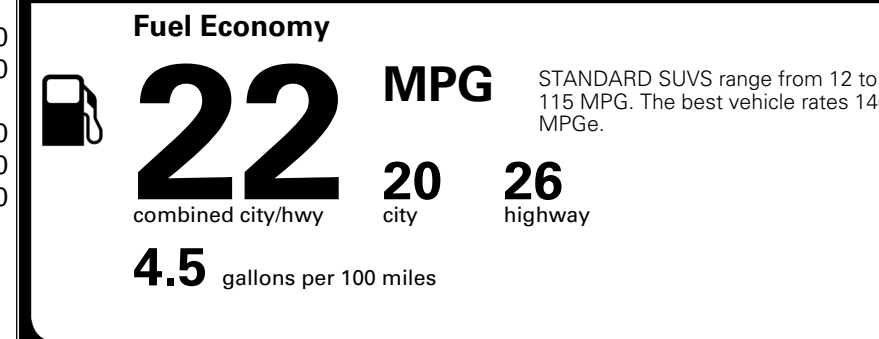

MSRP INCLUDING OPTIONS \$ 41,095.00

INLAND FREIGHT AND HANDLING \$ 1,545.00

TOTAL MANUFACTURER'S SUGGESTED RETAIL PRICE ▶ \$ 42,640.00

TOTAL ADDITIONAL WEIGHT: 7.7

EPA DOT Fuel Economy and Environment

Gasoline Vehicle