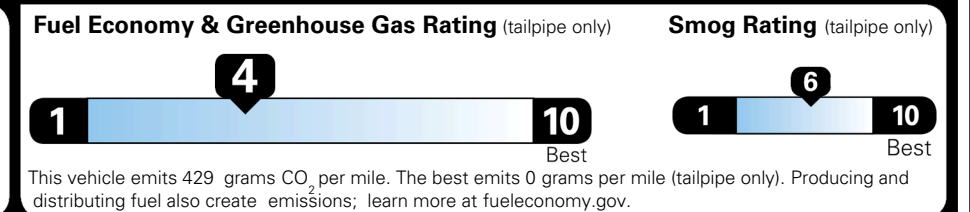

Actual results will vary for many reasons, including driving conditions and how you drive and maintain your vehicle. The average new vehicle gets 29 MPG and costs $8,000 to fuel over 5 years. Cost estimates are based on 15,000 miles per year at $ 3.10 per gallon. MPGe is miles per gasoline gallon equivalent. Vehicle emissions are a significant cause of climate change and smog.

fueleconomy.gov

Calculate personalized estimates and compare vehicles

GOVERNMENT 5-STAR SAFETY RATINGS

Overall Vehicle Score	Not Rated	
Based on the combined rating of frontal, side and rollover. Should ONLY be compared to other vehicles of similar size and weight.		
Frontal	Driver	Not Rated
Crash	Passenger	Not Rated
Based on the risk of injury in a frontal impact. Should ONLY be compared to other vehicles of similar size and weight.		
Side	Front seat	Not Rated
Crash	Rear seat	Not Rated
Star ratings based on the risk of injury in a side impact.		
Rollover	Not Rated	
Star ratings based on the risk of rollover in a single-vehicle crash.		

Star ratings range from 1 to 5 stars (★★★★★) with 5 being the highest.
Source: National Highway Traffic Safety Administration (NHTSA).
www.safercar.gov or 1-888-327-4236

Manufacturer's suggested retail price includes Manufacturer's recommended pre-delivery service. License and title fees, state and local taxes and other dealer installed options and accessories are not included in the manufacturer's suggested retail price.

PARTS CONTENT INFORMATION

FOR VEHICLES IN THIS CAR LINE U.S./CANADIAN PARTS CONTENT: 50 %

MAJOR SOURCES OF FOREIGN PARTS: KOREA: 35%

NOTE: PARTS CONTENT DOES NOT INCLUDE FINAL ASSEMBLY, DISTRIBUTION, OR OTHER NON-PARTS COSTS.

FOR THIS VEHICLE FINAL ASSEMBLY POINT: WEST POINT, GA, USA

COUNTRY OF ORIGIN ENGINE (MOTOR): KOREA

TRANSMISSION: USA