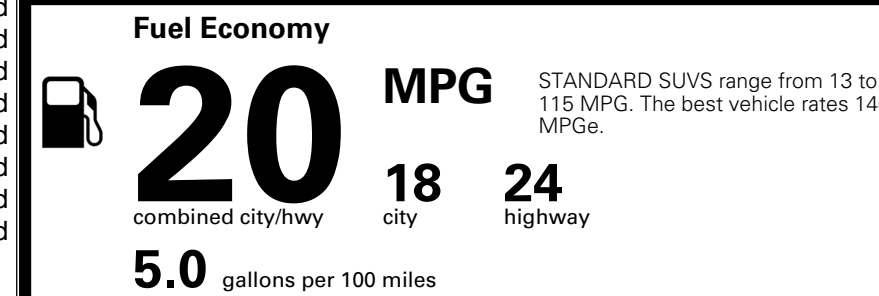

EPA DOT Fuel Economy and Environment

Gasoline Vehicle

You spend $3,500 more in fuel costs over 5 years
compared to the average new vehicle.

Annual fuel cost $2,300