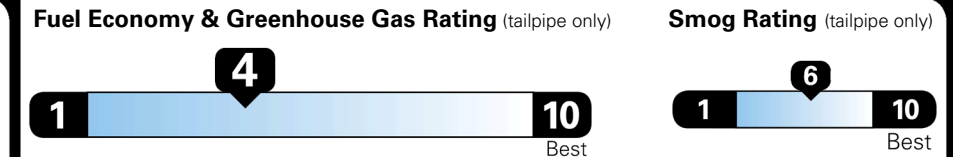

This vehicle emits 429 grams CO₂ per mile. The best emits 0 grams per mile (tailpipe only). Producing and distributing fuel also create emissions; learn more at fueleconomy.gov.

Actual results will vary for many reasons, including driving conditions and how you drive and maintain your vehicle. The average new vehicle gets 29 MPG and costs $8,000 to fuel over 5 years. Cost estimates are based on 15,000 miles per year at $ 3.10 per gallon. MPGe is miles per gasoline gallon equivalent. Vehicle emissions are a significant cause of climate change and smog.

fueleconomy.gov

Calculate personalized estimates and compare vehicles

GOVERNMENT 5-STAR SAFETY RATINGS

Overall Vehicle Score Not Rated

Based on the combined rating of frontal, side and rollover. Should ONLY be compared to other vehicles of similar size and weight.

Frontal Driver Not Rated

Crash Passenger Not Rated

Based on the risk of injury in a frontal impact. Should ONLY be compared to other vehicles of similar size and weight.

Side Front seat Not Rated

Crash Rear seat Not Rated

Star ratings based on the risk of injury in a side impact.

Rollover Not Rated

Star ratings based on the risk of rollover in a single-vehicle crash.

Star ratings range from 1 to 5 stars (★★★★★) with 5 being the highest.

Source: National Highway Traffic Safety Administration (NHTSA).

www.safercar.gov or 1-888-327-4236

Manufacturer's suggested retail price includes Manufacturer's recommended pre-delivery service. License and title fees, state and local taxes and other dealer installed options and accessories are not included in the manufacturer's suggested retail price.

PARTS CONTENT INFORMATION

FOR VEHICLES IN THIS CAR LINE U.S./CANADIAN PARTS CONTENT: 50 %

MAJOR SOURCES OF FOREIGN PARTS: KOREA: 35%

NOTE: PARTS CONTENT DOES NOT INCLUDE FINAL ASSEMBLY, DISTRIBUTION, OR OTHER NON-PARTS COSTS.

FOR THIS VEHICLE FINAL ASSEMBLY POINT: WEST POINT, GA, USA

COUNTRY OF ORIGIN

ENGINE (MOTOR): KOREA

TRANSMISSION: USA