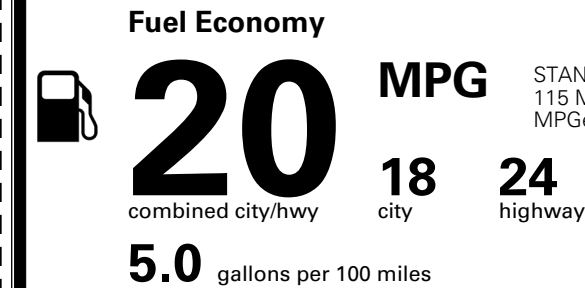

EPA DOT Fuel Economy and Environment

Gasoline Vehicle

STANDARD SUVs range from 12 to 115 MPG. The best vehicle rates 146 MPGe.

You spend
\$4,000
 more in fuel costs
 over 5 years
 compared to the
 average new vehicle.