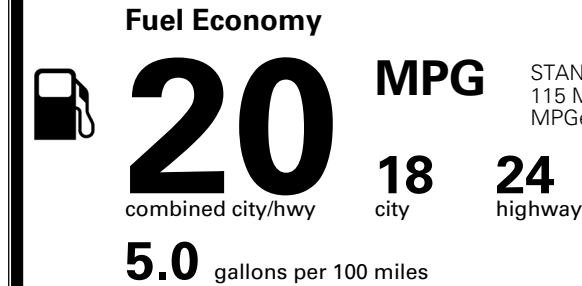

\$995.00
 \$625.00

MSRP INCLUDING OPTIONS

\$ 48,910.00

INLAND FREIGHT AND HANDLING

\$ 1,545.00

TOTAL MANUFACTURER'S SUGGESTED RETAIL PRICE ▶

\$ 50,455.00

TOTAL ADDITIONAL WEIGHT:

EPA DOT Fuel Economy and Environment

Gasoline Vehicle

STANDARD SUVS range from 13 to 115 MPG. The best vehicle rates 146 MPGe.

You spend
\$3,500
 more in fuel costs
 over 5 years
 compared to the
 average new vehicle.