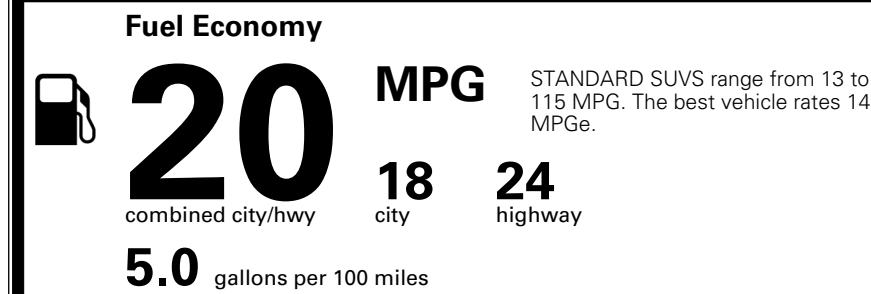

WARRANTY
10 Year/100,000 Mile Limited Powertrain Warranty
5 Year/60,000 Mile Limited Basic Warranty
5 Year/60,000 Mile Roadside Assistance

*Additional terms and conditions apply.
**Kia Connect may be currently unavailable for some Model Year 2022 and newer vehicles sold or purchased in Massachusetts; please see owners.kia.com for more information.
NOTE: When you purchase this vehicle, Kia America, Inc. collects personal information you provide to the dealership. For information on our collection and use of personal information and your rights, please see our Privacy Policy on www.kia.com.

MANUFACTURER'S SUGGESTED RETAIL PRICE ▶

COMPARE X-LINE EX AWD FEATURES

Added to/in place of standard EX AWD features
- 21" Gloss Black Alloy Wheels
- LED Projector Fog Lights
- X-Line Exterior and Interior Styling
- Liftgate Lamp
- Black Exterior Emblems
- 2nd Row Captain's Chairs (2 Seats)
- Self-Leveling Rear Suspension

ADDITIONAL INSTALLED EQUIPMENT:
(In addition to or in place of standard features)
Black Jade Green Paint
Cargo Tray w/Seatback Up Protection

MSRP INCLUDING OPTIONS

INLAND FREIGHT AND HANDLING

TOTAL MANUFACTURER'S SUGGESTED RETAIL PRICE ▶

TOTAL ADDITIONAL WEIGHT: 1.0

$ 47,290.00

Included
Included
Included
Included
Included
Included
Included

$495.00
$165.00

$ 47,950.00

$ 1,545.00

$ 49,495.00

EPA DOT Fuel Economy and Environment

Gasoline Vehicle

You spend $3,500 more in fuel costs over 5 years
compared to the average new vehicle.

Annual fuel cost $2,300