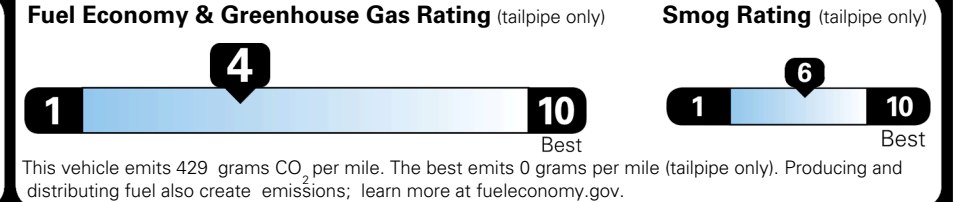

Actual results will vary for many reasons, including driving conditions and how you drive and maintain your vehicle. The average new vehicle gets 29 MPG and costs $8,000 to fuel over 5 years. Cost estimates are based on 15,000 miles per year at $ 3.10 per gallon. MPGe is miles per gasoline gallon equivalent. Vehicle emissions are a significant cause of climate change and smog.

fueleconomy.gov

Calculate personalized estimates and compare vehicles

GOVERNMENT 5-STAR SAFETY RATINGS

Overall Vehicle Score	Not Rated	
Based on the combined rating of frontal, side and rollover. Should ONLY be compared to other vehicles of similar size and weight.		
Frontal Crash	Driver	Not Rated
	Passenger	Not Rated
Based on the risk of injury in a frontal impact. Should ONLY be compared to other vehicles of similar size and weight.		
Side Crash	Front seat	Not Rated
	Rear seat	Not Rated
Star ratings based on the risk of injury in a side impact.		
Rollover	Not Rated	
Star ratings based on the risk of rollover in a single-vehicle crash.		

Star ratings range from 1 to 5 stars (★★★★★) with 5 being the highest.
Source: National Highway Traffic Safety Administration (NHTSA).
www.safercar.gov or 1-888-327-4236

Manufacturer's suggested retail price includes Manufacturer's recommended pre-delivery service. License and title fees, state and local taxes and other dealer installed options and accessories are not included in the manufacturer's suggested retail price.

PARTS CONTENT INFORMATION

FOR VEHICLES IN THIS CAR LINE U.S./CANADIAN PARTS CONTENT: 50 %

MAJOR SOURCES OF FOREIGN PARTS: KOREA: 35%

NOTE: PARTS CONTENT DOES NOT INCLUDE FINAL ASSEMBLY, DISTRIBUTION, OR OTHER NON-PARTS COSTS.

FOR THIS VEHICLE FINAL ASSEMBLY POINT: WEST POINT, GA, USA

COUNTRY OF ORIGIN ENGINE (MOTOR): KOREA
TRANSMISSION: USA