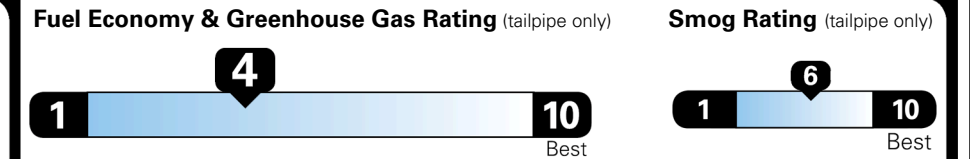

MSRP INCLUDING OPTIONS

\$ 48,165.00

INLAND FREIGHT AND HANDLING

\$ 1,545.00

TOTAL MANUFACTURER'S SUGGESTED RETAIL PRICE ▶

\$ 49,710.00

TOTAL ADDITIONAL WEIGHT: 7.2

EPA DOT Fuel Economy and Environment

Gasoline Vehicle

STANDARD SUVs range from 13 to 115 MPG. The best vehicle rates 146 MPGe.

You spend
\$3,500
 more in fuel costs
 over 5 years
 compared to the
 average new vehicle.

Annual fuel cost
\$2,300