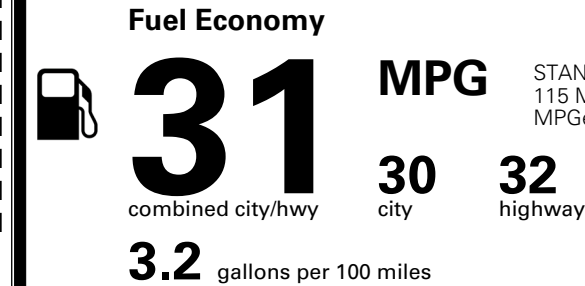

## EPA DOT Fuel Economy and Environment

Gasoline Vehicle

STANDARD SUVs range from 13 to 115 MPG. The best vehicle rates 146 MPGe.

**You save \$500**  
 in fuel costs over 5 years compared to the average new vehicle.