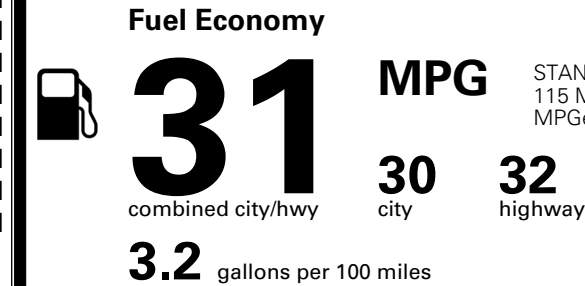

\$495.00
 \$625.00
 \$255.00

MSRP INCLUDING OPTIONS

\$ 55,865.00

INLAND FREIGHT AND HANDLING

\$ 1,545.00

TOTAL MANUFACTURER'S SUGGESTED RETAIL PRICE ▶

\$ 57,410.00

TOTAL ADDITIONAL WEIGHT: 7.2

EPA DOT Fuel Economy and Environment

Gasoline Vehicle

STANDARD SUVS range from 13 to 115 MPG. The best vehicle rates 146 MPGe.

You save \$500
 in fuel costs over 5 years compared to the average new vehicle.