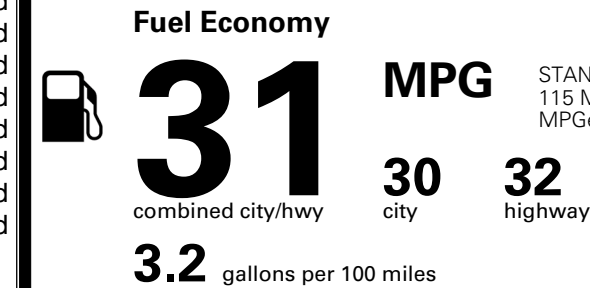

## EPA DOT Fuel Economy and Environment

Gasoline Vehicle

STANDARD SUVS range from 13 to 115 MPG. The best vehicle rates 146 MPGe.

**You save \$500**  
 in fuel costs over 5 years compared to the average new vehicle.