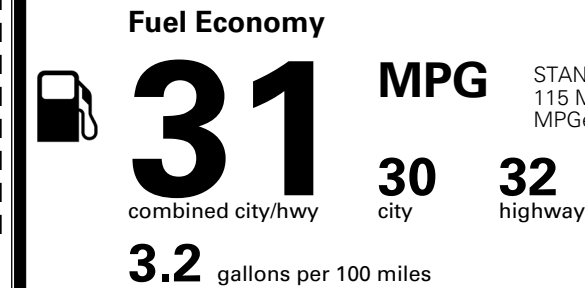

\$495.00
 \$295.00
 \$255.00

MSRP INCLUDING OPTIONS

\$ 55,535.00

INLAND FREIGHT AND HANDLING

\$ 1,545.00

TOTAL MANUFACTURER'S SUGGESTED RETAIL PRICE ▶

\$ 57,080.00

TOTAL ADDITIONAL WEIGHT: 7.2

EPA DOT Fuel Economy and Environment

Gasoline Vehicle

STANDARD SUVs range from 13 to 115 MPG. The best vehicle rates 146 MPGe.

You save \$500
 in fuel costs over 5 years compared to the average new vehicle.