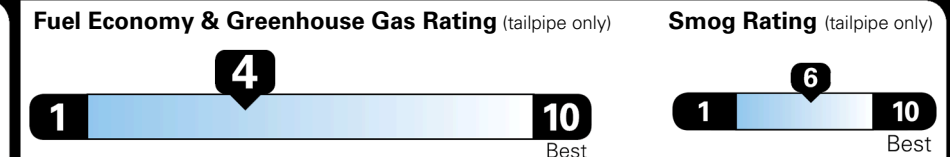

This vehicle emits 395 grams CO₂ per mile. The best emits 0 grams per mile (tailpipe only). Producing and distributing fuel also create emissions; learn more at fueleconomy.gov.

Actual results will vary for many reasons, including driving conditions and how you drive and maintain your vehicle. The average new vehicle gets 29 MPG and costs $8,000 to fuel over 5 years. Cost estimates are based on 15,000 miles per year at $ 3.10 per gallon. MPGe is miles per gasoline gallon equivalent. Vehicle emissions are a significant cause of climate change and smog.

fueleconomy.gov

Calculate personalized estimates and compare vehicles

GOVERNMENT 5-STAR SAFETY RATINGS

Overall Vehicle Score Not Rated

Based on the combined rating of frontal, side and rollover. Should ONLY be compared to other vehicles of similar size and weight.

Frontal Driver Not Rated

Crash Passenger Not Rated

Based on the risk of injury in a frontal impact. Should ONLY be compared to other vehicles of similar size and weight.

Side Front seat Not Rated

Crash Rear seat Not Rated

Star ratings based on the risk of injury in a side impact.

Rollover Not Rated

Star ratings based on the risk of rollover in a single-vehicle crash.

Star ratings range from 1 to 5 stars (★★★★★) with 5 being the highest.

Source: National Highway Traffic Safety Administration (NHTSA).

www.safercar.gov or 1-888-327-4236

Manufacturer's suggested retail price includes Manufacturer's recommended pre-delivery service. License and title fees, state and local taxes and other dealer installed options and accessories are not included in the manufacturer's suggested retail price.

PARTS CONTENT INFORMATION

FOR VEHICLES IN THIS CAR LINE U.S./CANADIAN PARTS CONTENT: 50 %

MAJOR SOURCES OF FOREIGN PARTS: KOREA: 35%

NOTE: PARTS CONTENT DOES NOT INCLUDE FINAL ASSEMBLY, DISTRIBUTION, OR OTHER NON-PARTS COSTS.

FOR THIS VEHICLE FINAL ASSEMBLY POINT: WEST POINT, GA, USA

COUNTRY OF ORIGIN ENGINE (MOTOR): KOREA
TRANSMISSION: USA