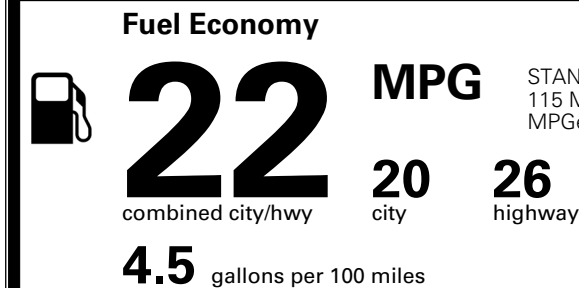

INLAND FREIGHT AND HANDLING

\$ 1,545.00

TOTAL MANUFACTURER'S SUGGESTED RETAIL PRICE ▶

\$ 44,130.00

TOTAL ADDITIONAL WEIGHT:

*Additional terms and conditions apply.

**Kia Connect may be currently unavailable for some Model Year 2022 and newer vehicles sold or purchased in Massachusetts; please see owners.kia.com for more information.

EPA DOT Fuel Economy and Environment

Gasoline Vehicle

STANDARD SUVs range from 13 to 115 MPG. The best vehicle rates 146 MPGe.

You spend \$2,500 more in fuel costs over 5 years compared to the average new vehicle.