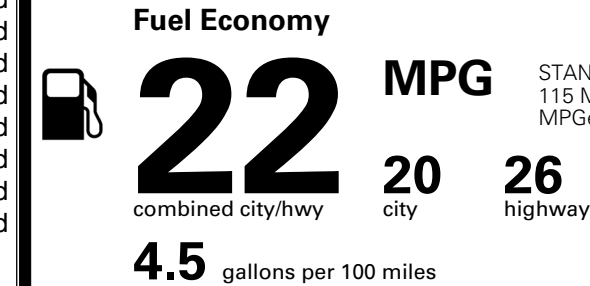

MSRP INCLUDING OPTIONS

\$ 42,835.00

INLAND FREIGHT AND HANDLING

\$ 1,545.00

TOTAL MANUFACTURER'S SUGGESTED RETAIL PRICE ▶

\$ 44,380.00

TOTAL ADDITIONAL WEIGHT: 7.2

*Additional terms and conditions apply.

EPA DOT Fuel Economy and Environment

Gasoline Vehicle

STANDARD SUVs range from 13 to 115 MPG. The best vehicle rates 146 MPGe.

You spend
\$2,500
 more in fuel costs
 over 5 years
 compared to the
 average new vehicle.