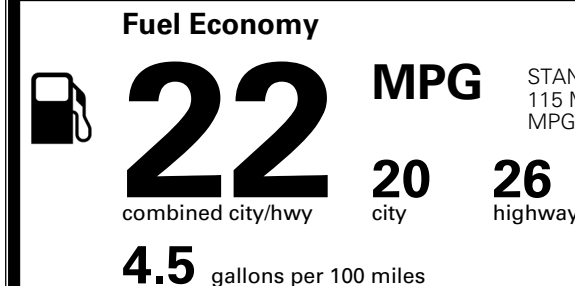

\$625.00
 \$250.00
 \$75.00

MSRP INCLUDING OPTIONS

\$ 43,040.00

INLAND FREIGHT AND HANDLING

\$ 1,545.00

TOTAL MANUFACTURER'S SUGGESTED RETAIL PRICE ▶

\$ 44,585.00

TOTAL ADDITIONAL WEIGHT: 11.9

EPA DOT Fuel Economy and Environment

Gasoline Vehicle

STANDARD SUVs range from 13 to 115 MPG. The best vehicle rates 146 MPGe.

You spend
\$2,500
 more in fuel costs
 over 5 years
 compared to the
 average new vehicle.