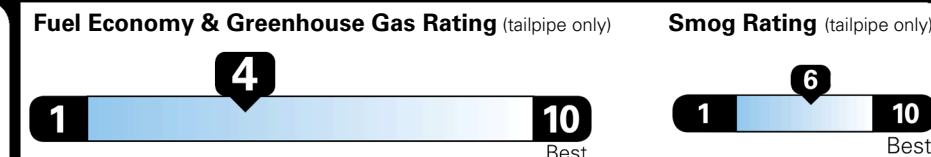

This vehicle emits 395 grams CO₂ per mile. The best emits 0 grams per mile (tailpipe only). Producing and distributing fuel also create emissions; learn more at fueleconomy.gov.

Actual results will vary for many reasons, including driving conditions and how you drive and maintain your vehicle. The average new vehicle gets 29 MPG and costs $8,000 to fuel over 5 years. Cost estimates are based on 15,000 miles per year at $ 3.10 per gallon. MPGe is miles per gasoline gallon equivalent. Vehicle emissions are a significant cause of climate change and smog.

fueleconomy.gov

Calculate personalized estimates and compare vehicles

Smartphone QR Code™

GOVERNMENT 5-STAR SAFETY RATINGS

Overall Vehicle Score Not Rated

Based on the combined rating of frontal, side and rollover. Should ONLY be compared to other vehicles of similar size and weight.

Frontal Driver Not Rated

Crash Passenger Not Rated

Based on the risk of injury in a frontal impact. Should ONLY be compared to other vehicles of similar size and weight.

Side Front seat Not Rated

Crash Rear seat Not Rated

Star ratings based on the risk of injury in a side impact.

Rollover Not Rated

Star ratings based on the risk of rollover in a single-vehicle crash.

Star ratings range from 1 to 5 stars (★★★★★) with 5 being the highest.

Source: National Highway Traffic Safety Administration (NHTSA).

www.safercar.gov or 1-888-327-4236

Manufacturer's suggested retail price includes Manufacturer's recommended pre-delivery service. License and title fees, state and local taxes and other dealer installed options and accessories are not included in the manufacturer's suggested retail price.

PARTS CONTENT INFORMATION

FOR VEHICLES IN THIS CAR LINE U.S./CANADIAN PARTS CONTENT: 50 %

MAJOR SOURCES OF FOREIGN PARTS: KOREA: 35%

NOTE: PARTS CONTENT DOES NOT INCLUDE FINAL ASSEMBLY, DISTRIBUTION, OR OTHER NON-PARTS COSTS.

FOR THIS VEHICLE FINAL ASSEMBLY POINT: WEST POINT, GA, USA

COUNTRY OF ORIGIN

ENGINE (MOTOR): KOREA

TRANSMISSION: USA

*Additional terms and conditions apply.

**Kia Connect may be currently unavailable for some Model Year 2022 and newer vehicles sold or purchased in Massachusetts; please see owners.kia.com for more information.

NOTE: When you purchase this vehicle, Kia America, Inc. collects personal information you provide to the dealership. For information on our collection and use of personal information and your rights, please see our Privacy Policy on www.kia.com.