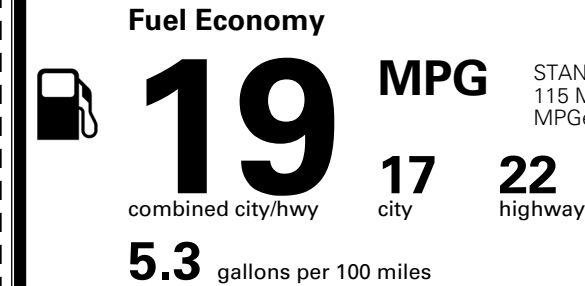

\$495.00
 \$255.00

MSRP INCLUDING OPTIONS

\$ 57,540.00

INLAND FREIGHT AND HANDLING

\$ 1,545.00

TOTAL MANUFACTURER'S SUGGESTED RETAIL PRICE ▶

\$ 59,085.00

TOTAL ADDITIONAL WEIGHT:

EPA DOT Fuel Economy and Environment

Gasoline Vehicle

STANDARD SUVs range from 12 to 115 MPG. The best vehicle rates 146 MPGe.

You spend
\$4,500
 more in fuel costs
 over 5 years
 compared to the
 average new vehicle.