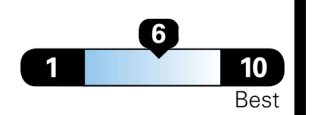

This vehicle emits 467 grams CO₂ per mile. The best emits 0 grams per mile (tailpipe only). Producing and distributing fuel also create emissions; learn more at fueleconomy.gov.

Actual results will vary for many reasons, including driving conditions and how you drive and maintain your vehicle. The average new vehicle gets 29 MPG and costs $8,500 to fuel over 5 years. Cost estimates are based on 15,000 miles per year at $ 3.30 per gallon. MPGe is miles per gasoline gallon equivalent. Vehicle emissions are a significant cause of climate change and smog.

fueleconomy.gov

Calculate personalized estimates and compare vehicles