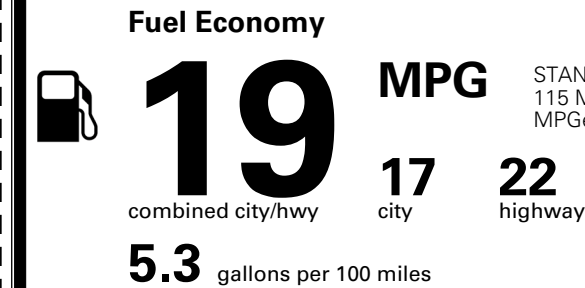

\$495.00
 \$295.00
 \$250.00
 \$65.00
 \$200.00

MSRP INCLUDING OPTIONS

\$ 58,095.00

INLAND FREIGHT AND HANDLING

\$ 1,545.00

TOTAL MANUFACTURER'S SUGGESTED RETAIL PRICE ▶

\$ 59,640.00

TOTAL ADDITIONAL WEIGHT: 15.2

EPA DOT Fuel Economy and Environment

Gasoline Vehicle

STANDARD SUVs range from 12 to 115 MPG. The best vehicle rates 146 MPGe.

You spend
\$4,500
 more in fuel costs
 over 5 years
 compared to the
 average new vehicle.

Annual fuel cost
\$2,600

Fuel Economy & Greenhouse Gas Rating (tailpipe only)

Smog Rating (tailpipe only)

This vehicle emits 467 grams CO₂ per mile. The best emits 0 grams per mile (tailpipe only). Producing and distributing fuel also create emissions; learn more at fueleconomy.gov.