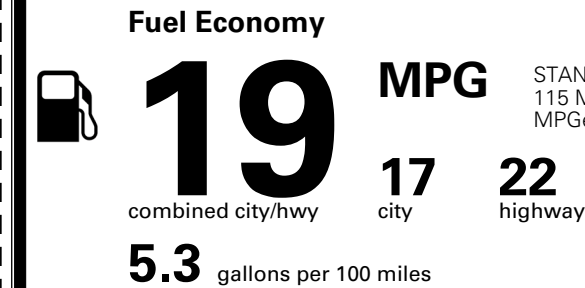

\$495.00
 \$250.00

MSRP INCLUDING OPTIONS

\$ 57,535.00

INLAND FREIGHT AND HANDLING

\$ 1,545.00

TOTAL MANUFACTURER'S SUGGESTED RETAIL PRICE ▶

\$ 59,080.00

TOTAL ADDITIONAL WEIGHT: 7.2

EPA DOT Fuel Economy and Environment

Gasoline Vehicle

STANDARD SUVs range from 13 to 115 MPG. The best vehicle rates 146 MPGe.

You spend
\$4,250
 more in fuel costs
 over 5 years
 compared to the
 average new vehicle.

Annual fuel cost
\$2,450

Fuel Economy & Greenhouse Gas Rating (tailpipe only)

Smog Rating (tailpipe only)

This vehicle emits 467 grams CO₂ per mile. The best emits 0 grams per mile (tailpipe only). Producing and distributing fuel also create emissions; learn more at fueleconomy.gov.