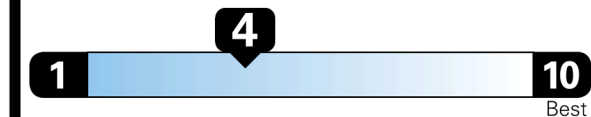

2027 TELLURIDE X-PRO SX-PRESTIGE AWD

MODEL/OPT.CODE: JAC44B5 / 10
EXTERIOR COLOR: GLACIAL WHITE PEARL
INTERIOR COLOR: BLACK
VEHICLE ID NUMBER: 5XYPLES12VG036850
PORT OF ENTRY: WEST POINT

Sold To: OH003
Hallee Kia
27932 LORAIN ROAD
NORTH OLMSTED OH 44070

Ship To: OH003

STANDARD FEATURES

STANDARD SX-PRESTIGE AWD FEATURES

MECHANICAL
2.5L Turbo Engine; 274hp & 311 lb-ft Torque
8-Speed Automatic Transmission
All-Wheel Drive w/ Terrain Mode
Self-Leveling Rear Suspension

ADVANCED DRIVER-ASSISTANCE SYSTEMS

Forward Collision-Avoidance Assist 2
Blind-Spot Collision-Avoidance Assist
Rear Cross-Traffic Collision-Avoidance Assist
Lane Keeping Assist & Lane Following Assist 2
Safe Exit Assist & Highway Driving Assist 2
Parking Distance Warning - Forward / Reverse / Side
Parking Collision-Avoidance Assist - Reverse
Surround View Monitor & Blind-Spot View Monitor
Remote Smart Parking Assist
Navigation-Based Smart Cruise Control-Curve

SAFETY

Dual Front Advanced Airbags & Driver's Knee Airbag
Dual Front and Rear Seat-Mounted Side Airbags
Front Center & Full-Length Curtain Airbags

INTERIOR, COMFORT & CONVENIENCE

Dual 12.3" Screen Panoramic Display w/ Navigation
Head-Up Display and Ergo Motion Driver's Seat
Kia Connect w/Comp 3-Yr Ultimate.* Where Available**
SIRIUSXM® w/Free 3-Mo. Subscription*
Meridian Premium Audio System
Digital Rear View Mirror & 115V Inverter Outlet
Dual Wireless Phone Charger & HomeLink™ Garage Opener
SynTex & SynTex Suede Seating Material
Heated & Ventilated Power Adjustable Front Seats
Heated & Ventilated 2nd Row Captain's Chairs (2 Seats)
Power Tilt & Telescopic Heated Steering Wheel w/ Memory
Engineered Wood Interior Accents

EXTERIOR