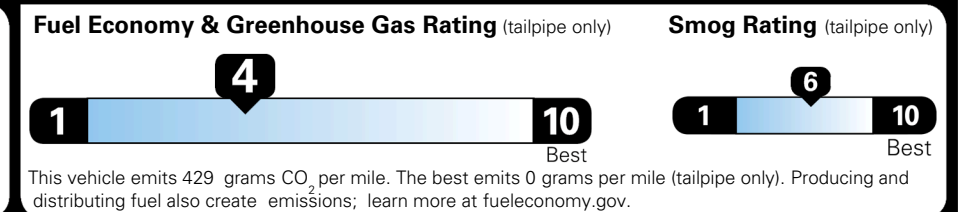

Actual results will vary for many reasons, including driving conditions and how you drive and maintain your vehicle. The average new vehicle gets 29 MPG and costs $8,000 to fuel over 5 years. Cost estimates are based on 15,000 miles per year at $ 3.10 per gallon. MPGe is miles per gasoline gallon equivalent. Vehicle emissions are a significant cause of climate change and smog.

fueleconomy.gov

Calculate personalized estimates and compare vehicles

GOVERNMENT 5-STAR SAFETY RATINGS

Overall Vehicle Score	Not Rated	
Based on the combined rating of frontal, side and rollover. Should ONLY be compared to other vehicles of similar size and weight.		
Frontal	Driver	Not Rated
Crash	Passenger	Not Rated
Based on the risk of injury in a frontal impact. Should ONLY be compared to other vehicles of similar size and weight.		
Side	Front seat	Not Rated
Crash	Rear seat	Not Rated
Star ratings based on the risk of injury in a side impact.		
Rollover	Not Rated	
Star ratings based on the risk of rollover in a single-vehicle crash.		

Star ratings range from 1 to 5 stars (★★★★★) with 5 being the highest.
Source: National Highway Traffic Safety Administration (NHTSA).
www.safercar.gov or 1-888-327-4236

Manufacturer's suggested retail price includes Manufacturer's recommended pre-delivery service. License and title fees, state and local taxes and other dealer installed options and accessories are not included in the manufacturer's suggested retail price.

PARTS CONTENT INFORMATION

FOR VEHICLES IN THIS CAR LINE U.S./CANADIAN PARTS CONTENT: 50 %

MAJOR SOURCES OF FOREIGN PARTS: KOREA: 35%

NOTE: PARTS CONTENT DOES NOT INCLUDE FINAL ASSEMBLY, DISTRIBUTION, OR OTHER NON-PARTS COSTS.

FOR THIS VEHICLE FINAL ASSEMBLY POINT: WEST POINT, GA, USA

COUNTRY OF ORIGIN ENGINE (MOTOR): KOREA
TRANSMISSION: USA