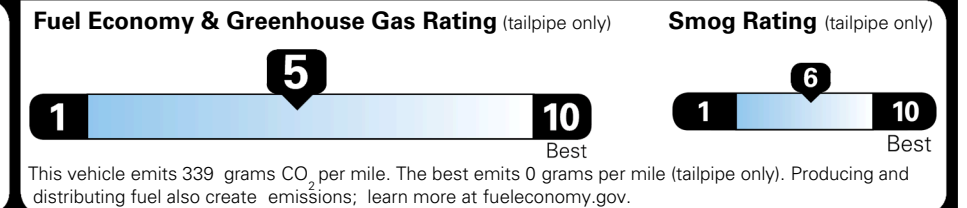

EPA DOT Fuel Economy and Environment

Gasoline Vehicle

Fuel Economy

26 MPG
combined city/hwy

23 MPG
city

31 MPG
highway

3.8 gallons per 100 miles

SMALL SUVs range from 14 to 138 MPG. The best vehicle rates 146 MPGe.

You spend $1,000 more in fuel costs over 5 years compared to the average new vehicle.

Annual fuel cost $1,900