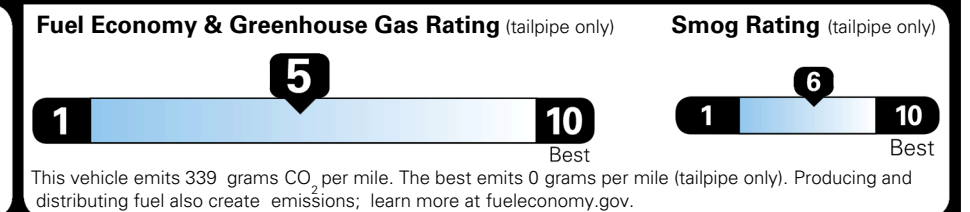

EPA DOT Fuel Economy and Environment

Gasoline Vehicle

Fuel Economy

26 MPG combined city/hwy
23 MPG city
31 MPG highway

SMALL SUVs range from 14 to 138 MPG. The best vehicle rates 146 MPGe.

3.8 gallons per 100 miles

You spend $1,000 more in fuel costs over 5 years compared to the average new vehicle.

Annual fuel cost $1,900