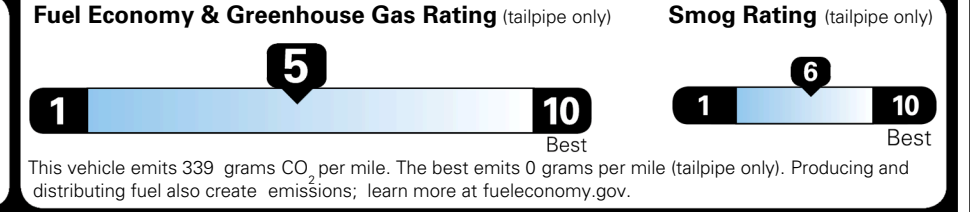

Actual results will vary for many reasons, including driving conditions and how you drive and maintain your vehicle. The average new vehicle gets 29 MPG and costs $8,500 to fuel over 5 years. Cost estimates are based on 15,000 miles per year at $ 3.30 per gallon. MPGe is miles per gasoline gallon equivalent. Vehicle emissions are a significant cause of climate change and smog.

fueleconomy.gov
Calculate personalized estimates and compare vehicles

Smartphone QR Code

GOVERNMENT 5-STAR SAFETY RATINGS

Overall Vehicle Score ★★★★★
Based on the combined rating of frontal, side and rollover. Should ONLY be compared to other vehicles of similar size and weight.

Frontal	Driver	★★★★★
Crash	Passenger	★★★★★
Side	Front seat	★★★★★
Crash	Rear seat	★★★★★
Rollover		★★★★★

Star ratings based on the risk of injury in a frontal impact. Should ONLY be compared to other vehicles of similar size and weight.

Star ratings based on the risk of injury in a side impact.

Star ratings based on the risk of rollover in a single-vehicle crash.

PARTS CONTENT INFORMATION

FOR VEHICLES IN THIS CAR LINE U.S./CANADIAN PARTS CONTENT: 55 %

MAJOR SOURCES OF FOREIGN PARTS: KOREA: 30%

NOTE: PARTS CONTENT DOES NOT INCLUDE FINAL ASSEMBLY, DISTRIBUTION, OR OTHER NON-PARTS COSTS.

FOR THIS VEHICLE FINAL ASSEMBLY POINT: WEST POINT, GA, USA

COUNTRY OF ORIGIN ENGINE (MOTOR): USA

TRANSMISSION: USA

Star ratings range from 1 to 5 stars (★★★★★) with 5 being the highest.
Source: National Highway Traffic Safety Administration (NHTSA).
www.safercar.gov or 1-888-327-4236

Manufacturer's suggested retail price includes Manufacturer's recommended pre-delivery service. License and title fees, state and local taxes and other dealer installed options and accessories are not included in the manufacturer's suggested retail price.