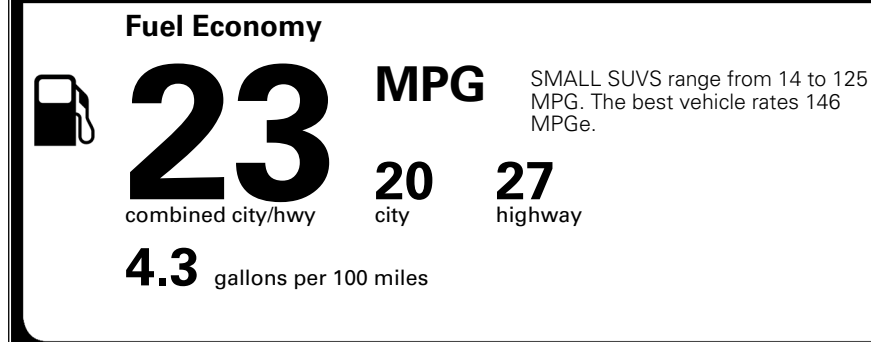

TOTAL MANUFACTURER'S SUGGESTED RETAIL PRICE ▶

\$ 42,245.00

EPA DOT Fuel Economy and Environment

Gasoline Vehicle

You spend \$2,250
 more in fuel costs over 5 years compared to the average new vehicle.

Annual fuel cost
\$2,150