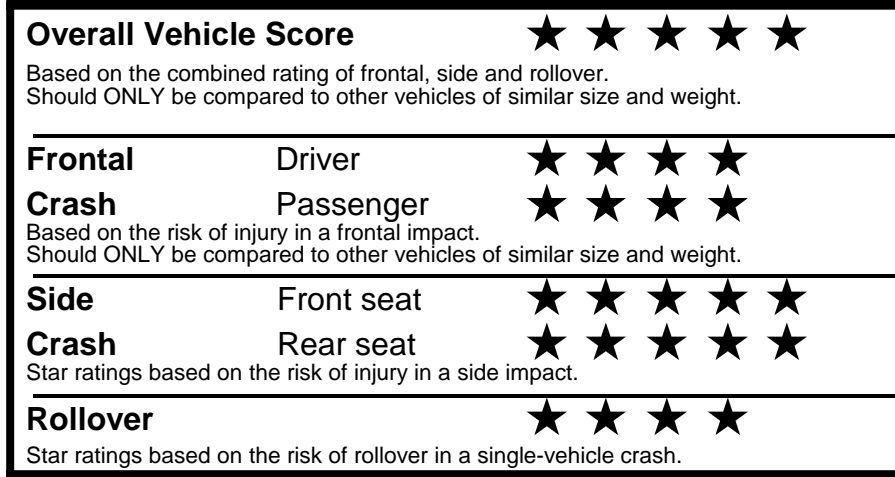

GOVERNMENT 5-STAR SAFETY RATINGS

Star ratings range from 1 to 5 stars (★★★★★) with 5 being the highest.
Source: National Highway Traffic Safety Administration (NHTSA).
www.safercar.gov or 1-888-327-4236

Manufacturer's suggested retail price includes Manufacturer's recommended pre-delivery service. License and title fees, state and local taxes and other dealer installed options and accessories are not included in the manufacturer's suggested retail price.

PARTS CONTENT INFORMATION

FOR VEHICLES IN THIS CAR LINE U.S./CANADIAN PARTS CONTENT: 55 %

MAJOR SOURCES OF FOREIGN PARTS: KOREA: 30%

NOTE: PARTS CONTENT DOES NOT INCLUDE FINAL ASSEMBLY, DISTRIBUTION, OR OTHER NON-PARTS COSTS.

FOR THIS VEHICLE FINAL ASSEMBLY POINT: WEST POINT, GA, USA

COUNTRY OF ORIGIN ENGINE (MOTOR): USA

TRANSMISSION: KOREA

*Additional terms and conditions apply.
**Kia Connect may be currently unavailable for some Model Year 2022 and newer vehicles sold or purchased in Massachusetts; please see owners.kia.com for more information.
NOTE: When you purchase this vehicle, Kia America, Inc. collects personal information you provide to the dealership. For information on our collection and use of personal information and your rights, please see our Privacy Policy on www.kia.com.

TOTAL ADDITIONAL WEIGHT: 10.1