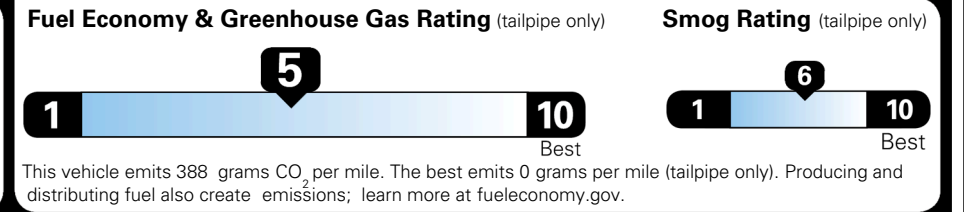

TOTAL MANUFACTURER'S SUGGESTED RETAIL PRICE ▶

\$ 42,245.00

EPA DOT Fuel Economy and Environment

Gasoline Vehicle

You spend \$2,250
 more in fuel costs over 5 years compared to the average new vehicle.

Annual fuel cost
\$2,150