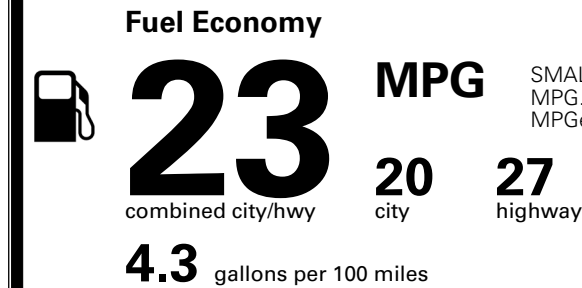

\$265.00

MSRP INCLUDING OPTIONS

\$ 47,055.00

INLAND FREIGHT AND HANDLING

\$ 1,495.00

TOTAL MANUFACTURER'S SUGGESTED RETAIL PRICE ▶

\$ 48,550.00

TOTAL ADDITIONAL WEIGHT: 10.1

EPA DOT Fuel Economy and Environment

Gasoline Vehicle

SMALL SUVs range from 14 to 125 MPG. The best vehicle rates 146 MPGe.

You spend
\$2,250
 more in fuel costs
 over 5 years
 compared to the
 average new vehicle.