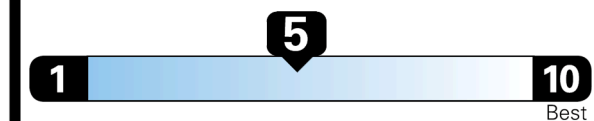

2026 SORENTO X-LINE SX-PRESTIGE 2.5T AWD

MODEL/OPT.CODE: 7AC6495 / 10
EXTERIOR COLOR: JUNGLE GREEN
INTERIOR COLOR: BLACK
VEHICLE ID NUMBER: 5XYRKDJF4TG456478
PORT OF ENTRY: WEST POINT

Sold To: OH003
Hallee Kia
27932 LORAIN ROAD
NORTH OLMSTED OH 44070

Ship To: OH003

STANDARD FEATURES

STANDARD X-LINE SX AWD FEATURES

MECHANICAL
2.5L Turbo Engine; 281hp & 311 lb-ft Torque
8-Speed Dual Clutch Auto Transmission
All-Wheel Drive w/ Terrain Mode

ADVANCED DRIVER-ASSISTANCE SYSTEMS

Forward Collision-Avoidance Assist - Cyclist/Jct Turning
Blind-Spot Collision Warning
Rear Cross-Traffic Collision-Avoidance Assist
Lane Keeping Assist & Lane Following Assist
Driver Attention Warning & High Beam Assist
Safe Exit Assist & Highway Driving Assist
Parking Distance Warning - Forward / Reverse
Navigation-Based Smart Cruise Control-Curve
Surround View Monitor & Blind-Spot View Monitor

SAFETY

Dual Front Advanced Airbags & Driver's Knee Airbag
Dual Front and Rear Seat-Mounted Side Airbags
Full-Length Side Curtain Airbags

INTERIOR, COMFORT & CONVENIENCE

Dual 12.3" Screen Panoramic Display w/ Navigation
Kia Connect w/Comp 3-Yr Ultimate.* Where Available**
SIRIUSXM® w/Free 3-Mo. Subscription*
Bose Premium Audio System
Dual-Zone Automatic Climate Control w/ Auto Defogger
Smart Key w/ Push Button & Remote Start
Wireless Charger (Front) / Front & Rear USB Charge Ports
Heated & Ventilated Power Adjustable Front Seats
SynTex Seating Material
2nd Row Captain's Chairs (2 Seats)
One-Touch Slide & Fold 2nd Row Seats
Aluminum Sport Pedals

EXTERIOR