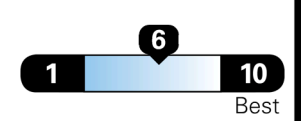

Smog Rating (tailpipe only)

This vehicle emits 388 grams CO₂ per mile. The best emits 0 grams per mile (tailpipe only). Producing and distributing fuel also create emissions; learn more at fueleconomy.gov.

Actual results will vary for many reasons, including driving conditions and how you drive and maintain your vehicle. The average new vehicle gets 29 MPG and costs $8,500 to fuel over 5 years. Cost estimates are based on 15,000 miles per year at $ 3.30 per gallon. MPGe is miles per gasoline gallon equivalent. Vehicle emissions are a significant cause of climate change and smog.

fueleconomy.gov

Calculate personalized estimates and compare vehicles