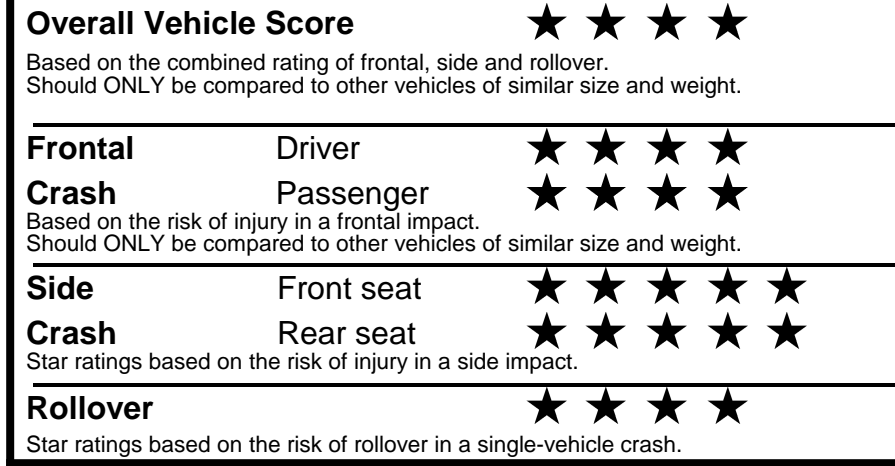

fueleconomy.gov
 Calculate personalized estimates and compare vehicles

GOVERNMENT 5-STAR SAFETY RATINGS

Star ratings range from 1 to 5 stars (★★★★★) with 5 being the highest.
 Source: National Highway Traffic Safety Administration (NHTSA).
www.safercar.gov or 1-888-327-4236