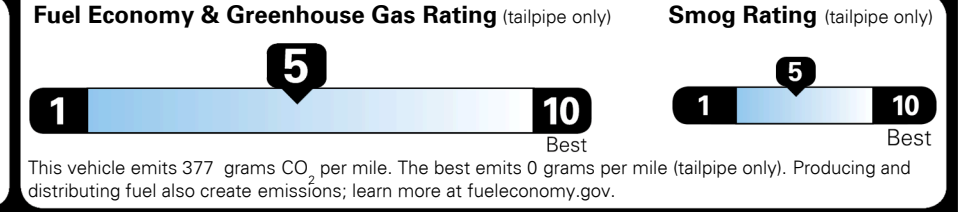

Actual results will vary for many reasons, including driving conditions and how you drive and maintain your vehicle. The average new vehicle gets 28 MPG and costs $8,000 to fuel over 5 years. Cost estimates are based on 15,000 miles per year at $ 2.95 per gallon. MPGe is miles per gasoline gallon equivalent. Vehicle emissions are a significant cause of climate change and smog.

fueleconomy.gov
Calculate personalized estimates and compare vehicles