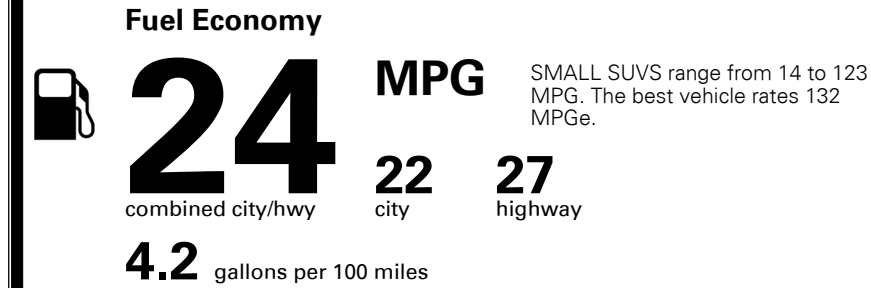

MSRP INCLUDING OPTIONS \$ 44,585.00

INLAND FREIGHT AND HANDLING \$ 1,325.00

TOTAL MANUFACTURER'S SUGGESTED RETAIL PRICE ▶ \$ 45,910.00

TOTAL ADDITIONAL WEIGHT: 9.4

EPA DOT Fuel Economy and Environment

Gasoline Vehicle