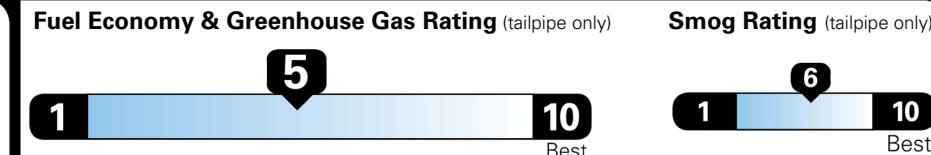

This vehicle emits 339 grams CO₂ per mile. The best emits 0 grams per mile (tailpipe only). Producing and distributing fuel also create emissions; learn more at fueleconomy.gov.

Actual results will vary for many reasons, including driving conditions and how you drive and maintain your vehicle. The average new vehicle gets 29 MPG and costs $8,500 to fuel over 5 years. Cost estimates are based on 15,000 miles per year at $ 3.30 per gallon. MPGe is miles per gasoline gallon equivalent. Vehicle emissions are a significant cause of climate change and smog.

fueleconomy.gov

Calculate personalized estimates and compare vehicles

GOVERNMENT 5-STAR SAFETY RATINGS

Overall Vehicle Score ★ ★ ★ ★ ★

Based on the combined rating of frontal, side and rollover.
Should ONLY be compared to other vehicles of similar size and weight.

Frontal	Driver	★ ★ ★ ★ ★
Crash	Passenger	★ ★ ★ ★ ★

Based on the risk of injury in a frontal impact.
Should ONLY be compared to other vehicles of similar size and weight.

Side	Front seat	★ ★ ★ ★ ★
Crash	Rear seat	★ ★ ★ ★ ★

Star ratings based on the risk of injury in a side impact.

Rollover ★ ★ ★ ★ ★

Star ratings based on the risk of rollover in a single-vehicle crash.

Star ratings range from 1 to 5 stars (★★★★★) with 5 being the highest.

Source: National Highway Traffic Safety Administration (NHTSA).

www.safercar.gov or 1-888-327-4236

Manufacturer's suggested retail price includes Manufacturer's recommended pre-delivery service. License and title fees, state and local taxes and other dealer installed options and accessories are not included in the manufacturer's suggested retail price.

PARTS CONTENT INFORMATION

FOR VEHICLES IN THIS CAR LINE U.S./CANADIAN PARTS CONTENT: 55 %

MAJOR SOURCES OF FOREIGN PARTS: KOREA: 30%

NOTE: PARTS CONTENT DOES NOT INCLUDE FINAL ASSEMBLY, DISTRIBUTION, OR OTHER NON-PARTS COSTS.

FOR THIS VEHICLE FINAL ASSEMBLY POINT: WEST POINT, GA, USA

COUNTRY OF ORIGIN

ENGINE (MOTOR): USA

TRANSMISSION: USA