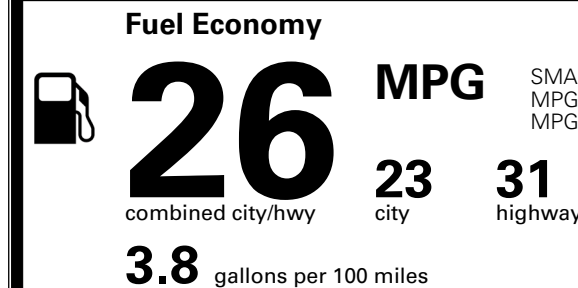

\$ 1,495.00

TOTAL MANUFACTURER'S SUGGESTED RETAIL PRICE ▶

\$ 36,785.00

*Additional terms and conditions apply.

**Kia Connect may be currently unavailable for some Model Year 2022 and newer vehicles sold or purchased in Massachusetts; please see owners.kia.com for more information.

TOTAL ADDITIONAL WEIGHT:

EPA DOT Fuel Economy and Environment

Gasoline Vehicle

SMALL SUVs range from 14 to 138 MPG. The best vehicle rates 146 MPGe.

You spend
\$1,000
 more in fuel costs
 over 5 years
 compared to the
 average new vehicle.