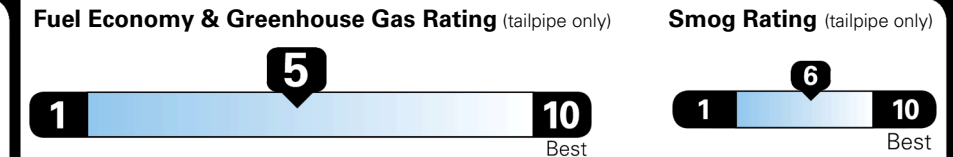

TOTAL ADDITIONAL WEIGHT:

EPA DOT Fuel Economy and Environment

Gasoline Vehicle

Fuel Economy

26 MPG
 combined city/hwy

23 MPG
 city

31 MPG
 highway

3.8 gallons per 100 miles

SMALL SUVs range from 14 to 138 MPG. The best vehicle rates 146 MPGe.

You spend \$1,000 more in fuel costs over 5 years compared to the average new vehicle.

Annual fuel cost \$1,900

This vehicle emits 339 grams CO₂ per mile. The best emits 0 grams per mile (tailpipe only). Producing and distributing fuel also create emissions; learn more at fueleconomy.gov.