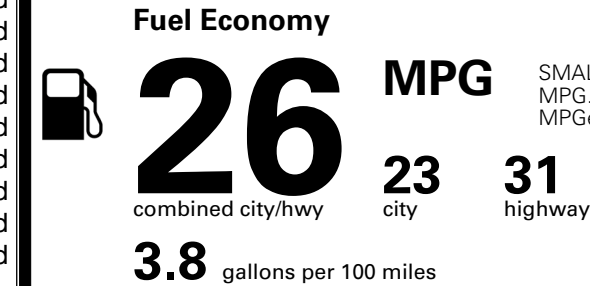

Included
 Included
 Included
 Included
 Included
 Included
 Included
 Included

\$1,300.00

\$265.00

MSRP INCLUDING OPTIONS

\$ 36,855.00

INLAND FREIGHT AND HANDLING

\$ 1,495.00

TOTAL MANUFACTURER'S SUGGESTED RETAIL PRICE ▶

\$ 38,350.00

TOTAL ADDITIONAL WEIGHT: 10.1

EPA DOT Fuel Economy and Environment

Gasoline Vehicle

SMALL SUVs range from 14 to 138 MPG. The best vehicle rates 146 MPGe.

You spend \$1,000 more in fuel costs over 5 years compared to the average new vehicle.