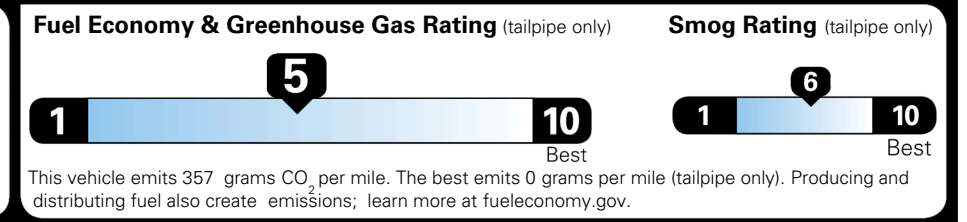

INLAND FREIGHT AND HANDLING \$ 1,495.00

TOTAL MANUFACTURER'S SUGGESTED RETAIL PRICE ▶ \$ 39,515.00

TOTAL ADDITIONAL WEIGHT: 6.6

*Additional terms and conditions apply.
 **Kia Connect may be currently unavailable for some Model Year 2022 and newer vehicles sold or purchased in Massachusetts; please see owners.kia.com for more information.
 NOTE: When you purchase this vehicle, Kia America, Inc. collects personal information you provide to the dealership. For information on our collection and use of personal information and your rights, please see our Privacy Policy on www.kia.com.

EPA DOT Fuel Economy and Environment

Gasoline Vehicle

You spend \$1,500 more in fuel costs over 5 years
 compared to the average new vehicle.

Annual fuel cost \$2,000

Actual results will vary for many reasons, including driving conditions and how you drive and maintain your vehicle. The average new vehicle gets 29 MPG and costs \$8,500 to fuel over 5 years. Cost estimates are based on 15,000 miles per year at \$ 3.30 per gallon. MPGe is miles per gasoline gallon equivalent. Vehicle emissions are a significant cause of climate change and smog.