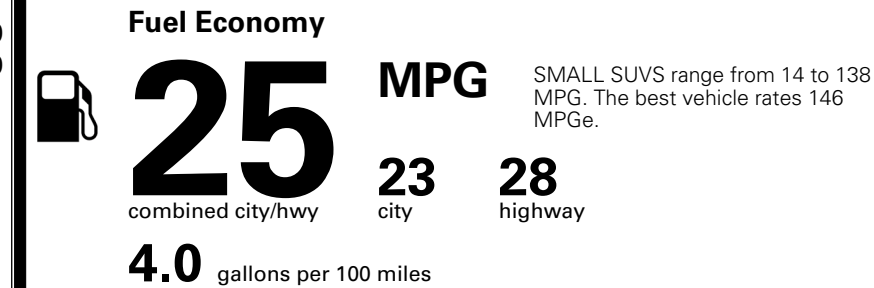

INLAND FREIGHT AND HANDLING \$ 1,495.00

TOTAL MANUFACTURER'S SUGGESTED RETAIL PRICE ▶ \$ 39,515.00

TOTAL ADDITIONAL WEIGHT: 6.6

*Additional terms and conditions apply.
 **Kia Connect may be currently unavailable for some Model Year 2022 and newer vehicles sold or purchased in Massachusetts; please see owners.kia.com for more information.
 NOTE: When you purchase this vehicle, Kia America, Inc. collects personal information you provide to the dealership. For information on our collection and use of personal information and your rights, please see our Privacy Policy on www.kia.com.

EPA DOT Fuel Economy and Environment

Gasoline Vehicle

You spend \$1,500 more in fuel costs over 5 years
 compared to the average new vehicle.

Annual fuel cost \$2,000

Actual results will vary for many reasons, including driving conditions and how you drive and maintain your vehicle. The average new vehicle gets 29 MPG and costs \$8,500 to fuel over 5 years. Cost estimates are based on 15,000 miles per year at \$ 3.30 per gallon. MPGe is miles per gasoline gallon equivalent. Vehicle emissions are a significant cause of climate change and smog.