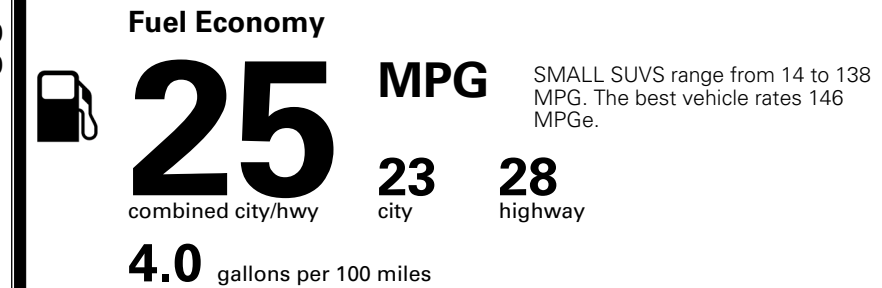

MANUFACTURER'S SUGGESTED RETAIL PRICE ▶

$ 37,290.00

ADDITIONAL INSTALLED EQUIPMENT:
(In addition to or in place of standard features)
Glacial White Pearl Paint $495.00
All Weather Floor Mats $265.00

MSRP INCLUDING OPTIONS

$ 38,050.00

INLAND FREIGHT AND HANDLING

$ 1,495.00

TOTAL MANUFACTURER'S SUGGESTED RETAIL PRICE ▶

$ 39,545.00

*Additional terms and conditions apply.

**Kia Connect may be currently unavailable for some Model Year 2022 and newer vehicles sold or purchased in Massachusetts; please see owners.kia.com for more information.

NOTE: When you purchase this vehicle, Kia America, Inc. collects personal information you provide to the dealership. For information on our collection and use of personal information and your rights, please see our Privacy Policy on www.kia.com.

TOTAL ADDITIONAL WEIGHT: 10.1

EPA DOT Fuel Economy and Environment

Gasoline Vehicle

You spend $1,500 more in fuel costs over 5 years compared to the average new vehicle.

Annual fuel cost $2,000