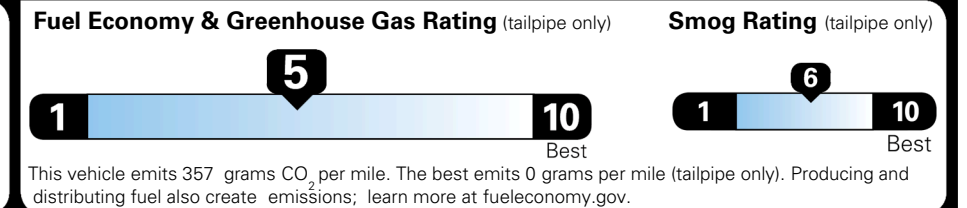

TOTAL ADDITIONAL WEIGHT: 10.1

EPA DOT Fuel Economy and Environment

Gasoline Vehicle

You spend \$1,500 more in fuel costs over 5 years compared to the average new vehicle.

Annual fuel cost \$2,000

Actual results will vary for many reasons, including driving conditions and how you drive and maintain your vehicle. The average new vehicle gets 29 MPG and costs \$8,500 to fuel over 5 years. Cost estimates are based on 15,000 miles per year at \$ 3.30 per gallon. MPGe is miles per gasoline gallon equivalent. Vehicle emissions are a significant cause of climate change and smog.