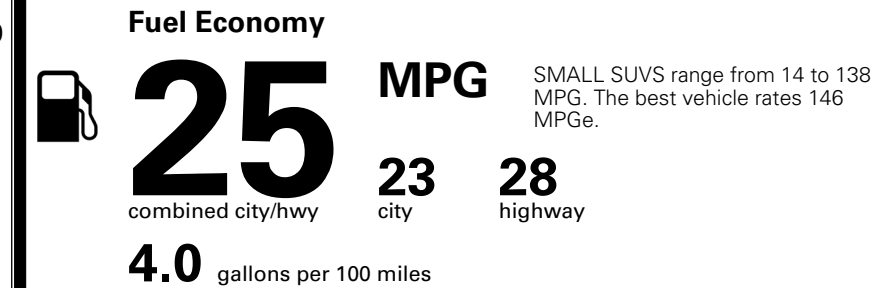

TOTAL ADDITIONAL WEIGHT: 10.1

EPA DOT Fuel Economy and Environment

Gasoline Vehicle

You spend
\$1,500
 more in fuel costs
 over 5 years
 compared to the
 average new vehicle.

Annual fuel cost
\$2,000

Actual results will vary for many reasons, including driving conditions and how you drive and maintain your vehicle. The average new vehicle gets 29 MPG and costs \$8,500 to fuel over 5 years. Cost estimates are based on 15,000 miles per year at \$ 3.30 per gallon. MPGe is miles per gasoline gallon equivalent. Vehicle emissions are a significant cause of climate change and smog.