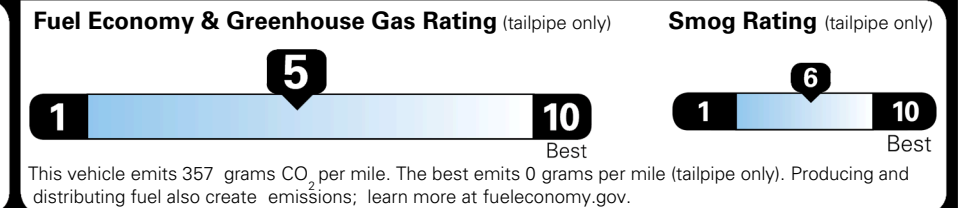

TOTAL ADDITIONAL WEIGHT: 10.1

EPA DOT Fuel Economy and Environment

Gasoline Vehicle

You spend
\$1,500
 more in fuel costs
 over 5 years
 compared to the
 average new vehicle.

Annual fuel cost
\$2,000

Actual results will vary for many reasons, including driving conditions and how you drive and maintain your vehicle. The average new vehicle gets 29 MPG and costs \$8,500 to fuel over 5 years. Cost estimates are based on 15,000 miles per year at \$ 3.30 per gallon. MPGe is miles per gasoline gallon equivalent. Vehicle emissions are a significant cause of climate change and smog.