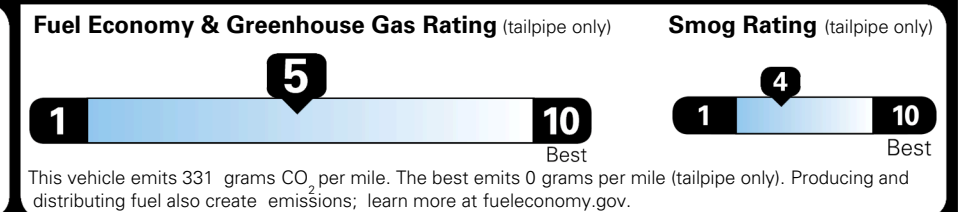

Actual results will vary for many reasons, including driving conditions and how you drive and maintain your vehicle. The average new vehicle gets 29 MPG and costs $8,500 to fuel over 5 years. Cost estimates are based on 15,000 miles per year at $ 3.30 per gallon. MPGe is miles per gasoline gallon equivalent. Vehicle emissions are a significant cause of climate change and smog.

fueleconomy.gov
Calculate personalized estimates and compare vehicles

GOVERNMENT 5-STAR SAFETY RATINGS

Overall Vehicle Score ★ ★ ★ ★ ★
Based on the combined rating of frontal, side and rollover. Should ONLY be compared to other vehicles of similar size and weight.

Frontal Crash	Driver	★ ★ ★ ★ ★
	Passenger	★ ★ ★ ★
Based on the risk of injury in a frontal impact. Should ONLY be compared to other vehicles of similar size and weight.		
Side Crash	Front seat	★ ★ ★ ★ ★
	Rear seat	★ ★ ★ ★ ★
Star ratings based on the risk of injury in a side impact.		
Rollover		★ ★ ★ ★
Star ratings based on the risk of rollover in a single-vehicle crash.		

Star ratings range from 1 to 5 stars (★★★★★) with 5 being the highest.
Source: National Highway Traffic Safety Administration (NHTSA).
www.safercar.gov or 1-888-327-4236

Manufacturer's suggested retail price includes Manufacturer's recommended pre-delivery service. License and title fees, state and local taxes and other dealer installed options and accessories are not included in the manufacturer's suggested retail price.

PARTS CONTENT INFORMATION

FOR VEHICLES IN THIS CAR LINE U.S./CANADIAN PARTS CONTENT: 0 %

MAJOR SOURCES OF FOREIGN PARTS: KOREA: 90%

NOTE: PARTS CONTENT DOES NOT INCLUDE FINAL ASSEMBLY, DISTRIBUTION, OR OTHER NON-PARTS COSTS.

FOR THIS VEHICLE FINAL ASSEMBLY POINT: HWASUNG, KOREA

COUNTRY OF ORIGIN ENGINE (MOTOR): KOREA
TRANSMISSION: KOREA