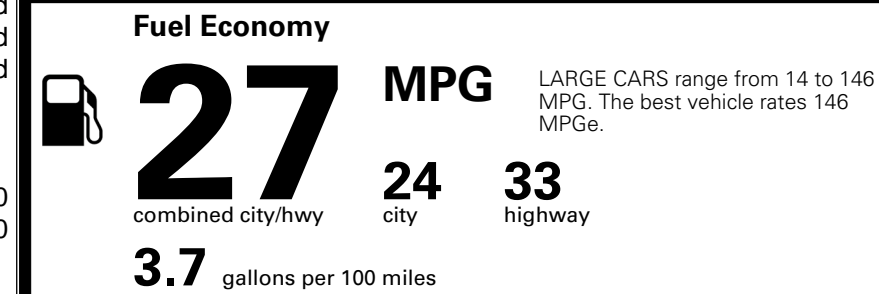

\$ 30,090.00

Included
 Included
 Included

\$495.00
 \$200.00

MSRP INCLUDING OPTIONS

\$ 30,785.00

INLAND FREIGHT AND HANDLING

\$ 1,245.00

TOTAL MANUFACTURER'S SUGGESTED RETAIL PRICE ▶

\$ 32,030.00

TOTAL ADDITIONAL WEIGHT: 7.3

EPA DOT Fuel Economy and Environment

Gasoline Vehicle

You spend \$750 more in fuel costs over 5 years compared to the average new vehicle.

Annual fuel cost \$1,850