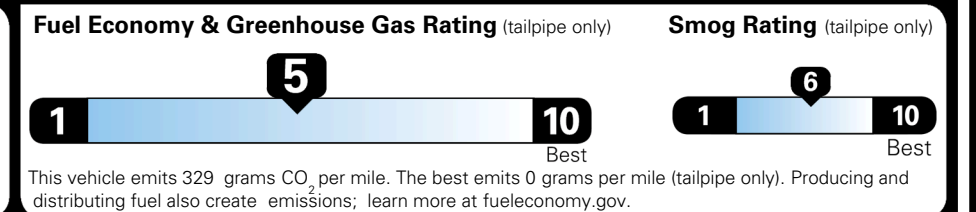

\$ 32,030.00

TOTAL ADDITIONAL WEIGHT: 7.3

EPA DOT Fuel Economy and Environment

Gasoline Vehicle

You spend \$750 more in fuel costs over 5 years compared to the average new vehicle.

Annual fuel cost \$1,850