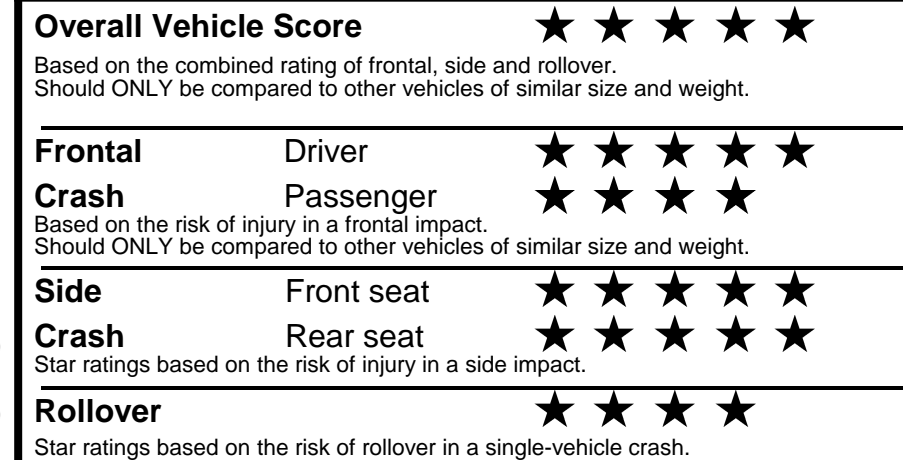

GOVERNMENT 5-STAR SAFETY RATINGS

Star ratings range from 1 to 5 stars (★★★★★) with 5 being the highest.
Source: National Highway Traffic Safety Administration (NHTSA).
www.safercar.gov or 1-888-327-4236

Manufacturer's suggested retail price includes Manufacturer's recommended pre-delivery service. License and title fees, state and local taxes and other dealer installed options and accessories are not included in the manufacturer's suggested retail price.

PARTS CONTENT INFORMATION

FOR VEHICLES IN THIS CAR LINE U.S./CANADIAN
PARTS CONTENT: 0 %

MAJOR SOURCES OF FOREIGN PARTS:
KOREA: 90%

NOTE: PARTS CONTENT DOES NOT INCLUDE FINAL ASSEMBLY, DISTRIBUTION, OR OTHER NON-PARTS COSTS.

FOR THIS VEHICLE
FINAL ASSEMBLY POINT:
HWASUNG, KOREA

COUNTRY OF ORIGIN
ENGINE (MOTOR): KOREA
TRANSMISSION: KOREA