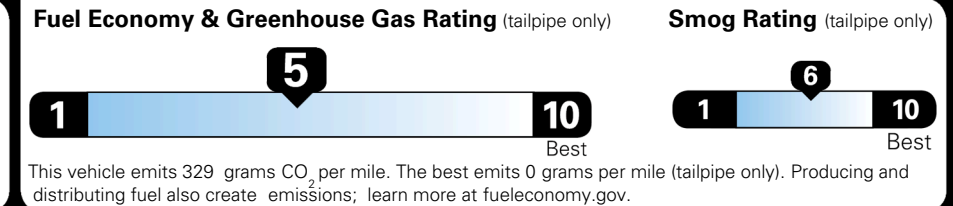

\$ 32,325.00

TOTAL ADDITIONAL WEIGHT: 7.3

EPA DOT Fuel Economy and Environment

Gasoline Vehicle

You spend
\$750
 more in fuel costs
 over 5 years
 compared to the
 average new vehicle.

Annual fuel cost
\$1,850