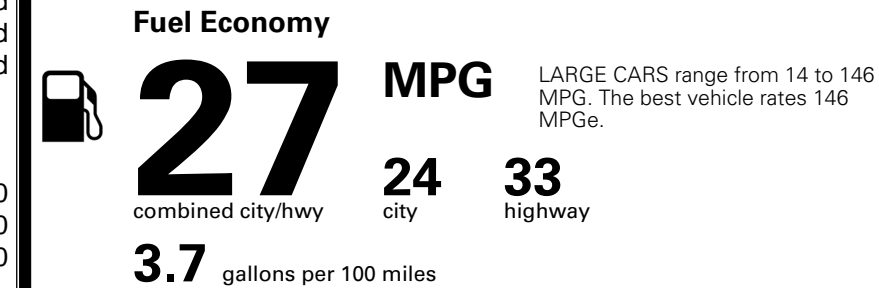

\$ 30,090.00

Included
 Included
 Included

\$495.00
 \$295.00
 \$200.00

MSRP INCLUDING OPTIONS

\$ 31,080.00

INLAND FREIGHT AND HANDLING

\$ 1,245.00

TOTAL MANUFACTURER'S SUGGESTED RETAIL PRICE ▶

\$ 32,325.00

TOTAL ADDITIONAL WEIGHT: 7.3

EPA DOT Fuel Economy and Environment

Gasoline Vehicle

You spend
\$750
 more in fuel costs
 over 5 years
 compared to the
 average new vehicle.

Annual fuel cost
\$1,850