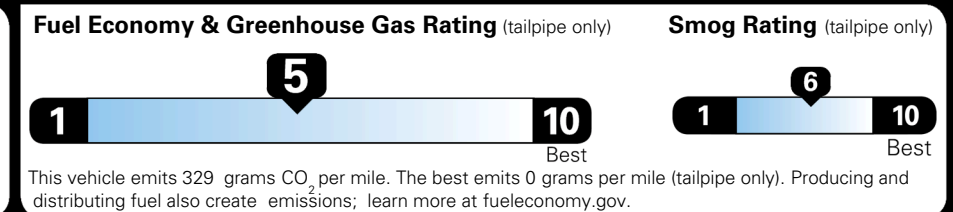

\$ 31,535.00

TOTAL ADDITIONAL WEIGHT: 7.3

EPA DOT Fuel Economy and Environment

Gasoline Vehicle

You spend \$750 more in fuel costs over 5 years
 compared to the average new vehicle.

Annual fuel cost \$1,850