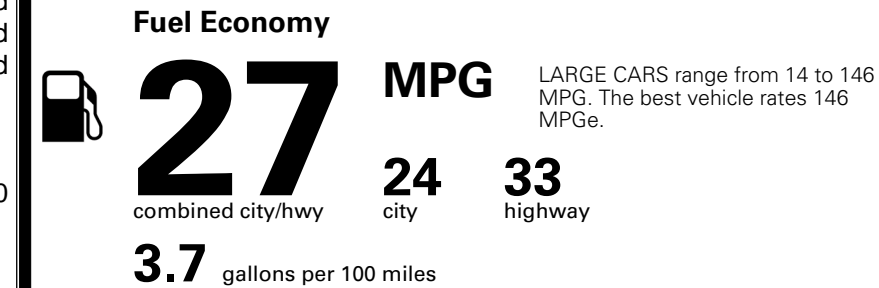

\$ 30,090.00

Included
 Included
 Included

\$200.00

MSRP INCLUDING OPTIONS

\$ 30,290.00

INLAND FREIGHT AND HANDLING

\$ 1,245.00

TOTAL MANUFACTURER'S SUGGESTED RETAIL PRICE ▶

\$ 31,535.00

TOTAL ADDITIONAL WEIGHT: 7.3

EPA DOT Fuel Economy and Environment

Gasoline Vehicle

You spend \$750 more in fuel costs over 5 years
 compared to the average new vehicle.

Annual fuel cost \$1,850