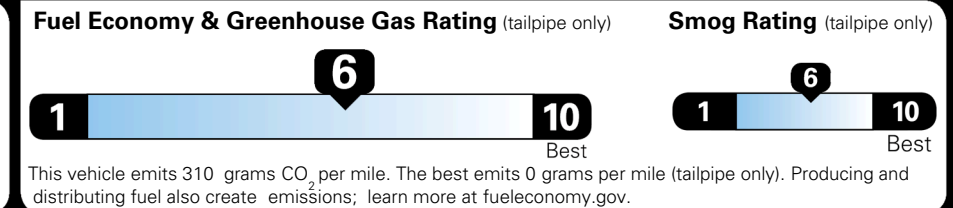

Actual results will vary for many reasons, including driving conditions and how you drive and maintain your vehicle. The average new vehicle gets 29 MPG and costs $8,500 to fuel over 5 years. Cost estimates are based on 15,000 miles per year at $ 3.30 per gallon. MPGe is miles per gasoline gallon equivalent. Vehicle emissions are a significant cause of climate change and smog.

fueleconomy.gov

Calculate personalized estimates and compare vehicles

GOVERNMENT 5-STAR SAFETY RATINGS

Overall Vehicle Score ★ ★ ★ ★ ★

Based on the combined rating of frontal, side and rollover. Should ONLY be compared to other vehicles of similar size and weight.

Frontal Driver ★ ★ ★ ★ ★

Crash Passenger ★ ★ ★ ★ ★

Based on the risk of injury in a frontal impact. Should ONLY be compared to other vehicles of similar size and weight.

Side Front seat ★ ★ ★ ★ ★

Crash Rear seat ★ ★ ★ ★ ★

Star ratings based on the risk of injury in a side impact.

Rollover ★ ★ ★ ★ ★

Star ratings based on the risk of rollover in a single-vehicle crash.

Star ratings range from 1 to 5 stars (★★★★★) with 5 being the highest.

Source: National Highway Traffic Safety Administration (NHTSA).

www.safercar.gov or 1-888-327-4236

Manufacturer's suggested retail price includes Manufacturer's recommended pre-delivery service. License and title fees, state and local taxes and other dealer installed options and accessories are not included in the manufacturer's suggested retail price.

PARTS CONTENT INFORMATION

FOR VEHICLES IN THIS CAR LINE U.S./CANADIAN PARTS CONTENT: 0 %

MAJOR SOURCES OF FOREIGN PARTS: KOREA: 90%

NOTE: PARTS CONTENT DOES NOT INCLUDE FINAL ASSEMBLY, DISTRIBUTION, OR OTHER NON-PARTS COSTS.

FOR THIS VEHICLE FINAL ASSEMBLY POINT: HWASUNG, KOREA

COUNTRY OF ORIGIN

ENGINE (MOTOR): KOREA

TRANSMISSION: KOREA