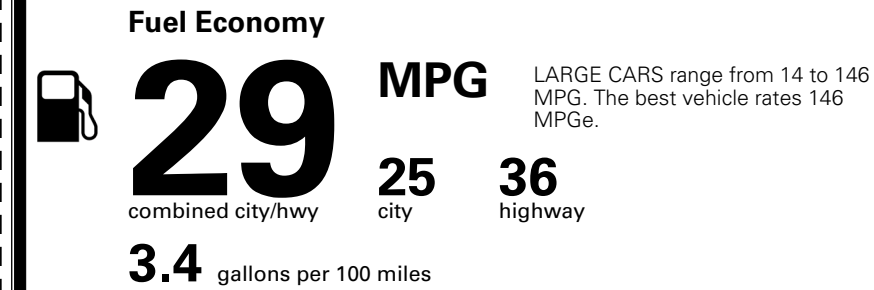

\$495.00
 \$2,200.00

\$200.00

\$ 31,285.00

\$ 1,195.00

\$ 32,480.00

EPA DOT Fuel Economy and Environment

Gasoline Vehicle

You save \$0
 in fuel costs over 5 years compared to the average new vehicle.