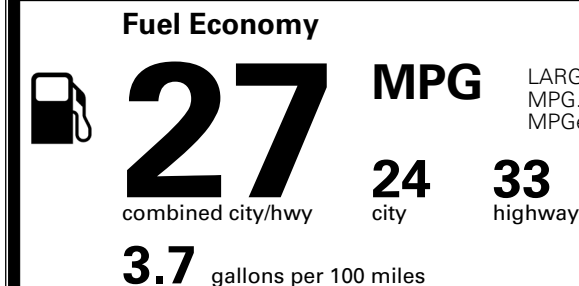

EPA DOT Fuel Economy and Environment

Gasoline Vehicle