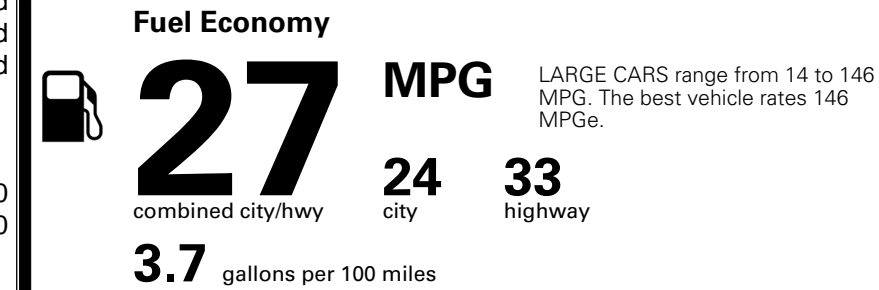

TOTAL MANUFACTURER'S SUGGESTED RETAIL PRICE ▶

\$ 34,230.00

TOTAL ADDITIONAL WEIGHT: 7.3

EPA DOT Fuel Economy and Environment

Gasoline Vehicle

You spend \$750 more in fuel costs over 5 years compared to the average new vehicle.