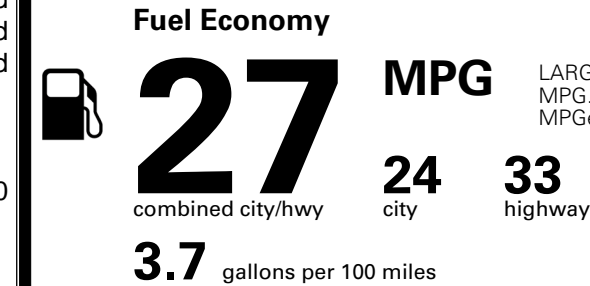

\$ 30,090.00

Included
 Included
 Included

\$2,200.00

\$200.00

MSRP INCLUDING OPTIONS

\$ 32,490.00

INLAND FREIGHT AND HANDLING

\$ 1,245.00

TOTAL MANUFACTURER'S SUGGESTED RETAIL PRICE ▶

\$ 33,735.00

TOTAL ADDITIONAL WEIGHT: 7.3

EPA DOT Fuel Economy and Environment

Gasoline Vehicle

You spend
\$750
 more in fuel costs
 over 5 years
 compared to the
 average new vehicle.