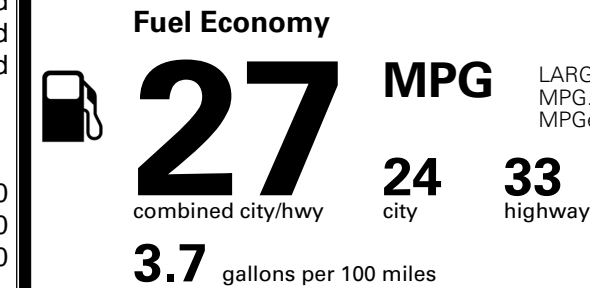

\$ 30,090.00

Included
 Included
 Included

\$495.00
 \$295.00
 \$200.00

MSRP INCLUDING OPTIONS

\$ 31,080.00

INLAND FREIGHT AND HANDLING

\$ 1,245.00

TOTAL MANUFACTURER'S SUGGESTED RETAIL PRICE ▶

\$ 32,325.00

TOTAL ADDITIONAL WEIGHT: 7.3

EPA DOT Fuel Economy and Environment

Gasoline Vehicle

You spend \$750 more in fuel costs over 5 years compared to the average new vehicle.

Annual fuel cost \$1,850