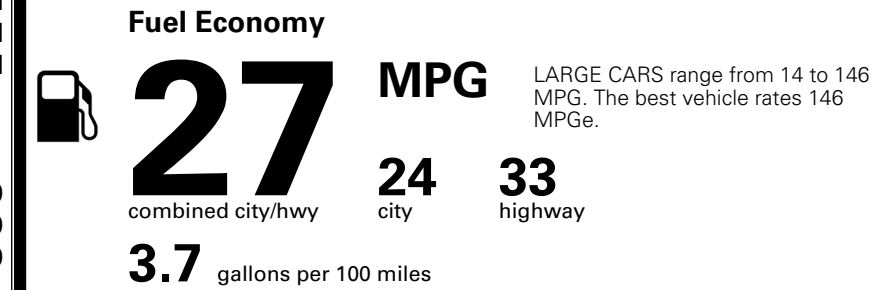

TOTAL MANUFACTURER'S SUGGESTED RETAIL PRICE ▶

\$ 34,525.00

TOTAL ADDITIONAL WEIGHT: 7.3

EPA DOT Fuel Economy and Environment

Gasoline Vehicle

You spend \$750 more in fuel costs over 5 years compared to the average new vehicle.