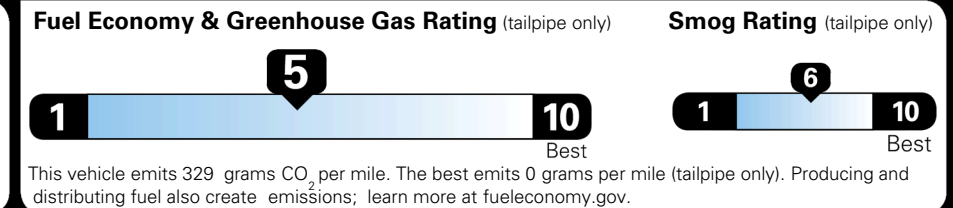

Actual results will vary for many reasons, including driving conditions and how you drive and maintain your vehicle. The average new vehicle gets 29 MPG and costs $8,500 to fuel over 5 years. Cost estimates are based on 15,000 miles per year at $ 3.30 per gallon. MPGe is miles per gasoline gallon equivalent. Vehicle emissions are a significant cause of climate change and smog.

fueleconomy.gov

Calculate personalized estimates and compare vehicles