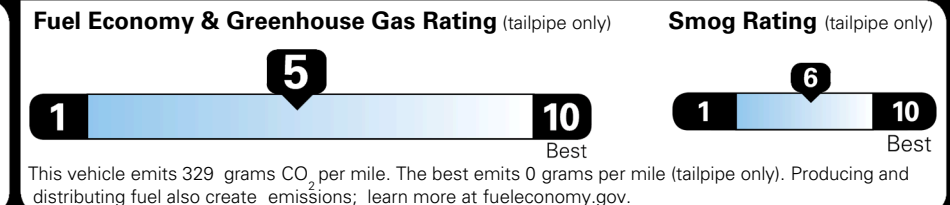

Actual results will vary for many reasons, including driving conditions and how you drive and maintain your vehicle. The average new vehicle gets 29 MPG and costs $8,500 to fuel over 5 years. Cost estimates are based on 15,000 miles per year at $ 3.30 per gallon. MPGe is miles per gasoline gallon equivalent. Vehicle emissions are a significant cause of climate change and smog.

fueleconomy.gov

Calculate personalized estimates and compare vehicles

GOVERNMENT 5-STAR SAFETY RATINGS

PARTS CONTENT INFORMATION

Overall Vehicle Score ★ ★ ★ ★ ★

Based on the combined rating of frontal, side and rollover. Should ONLY be compared to other vehicles of similar size and weight.

Frontal Crash Driver ★ ★ ★ ★ ★
Passenger ★ ★ ★ ★ ★

Based on the risk of injury in a frontal impact. Should ONLY be compared to other vehicles of similar size and weight.

Side Crash Front seat ★ ★ ★ ★ ★
Rear seat ★ ★ ★ ★ ★

Star ratings based on the risk of injury in a side impact.

Rollover ★ ★ ★ ★ ★

Star ratings based on the risk of rollover in a single-vehicle crash.

Star ratings range from 1 to 5 stars (★★★★★) with 5 being the highest.

Source: National Highway Traffic Safety Administration (NHTSA).

www.safercar.gov or 1-888-327-4236

Manufacturer's suggested retail price includes Manufacturer's recommended pre-delivery service. License and title fees, state and local taxes and other dealer installed options and accessories are not included in the manufacturer's suggested retail price.

FOR VEHICLES IN THIS CAR LINE U.S./CANADIAN PARTS CONTENT: 0 %

MAJOR SOURCES OF FOREIGN PARTS: KOREA: 90%

NOTE: PARTS CONTENT DOES NOT INCLUDE FINAL ASSEMBLY, DISTRIBUTION, OR OTHER NON-PARTS COSTS.

FOR THIS VEHICLE FINAL ASSEMBLY POINT: HWASUNG, KOREA

COUNTRY OF ORIGIN

ENGINE (MOTOR): KOREA

TRANSMISSION: KOREA