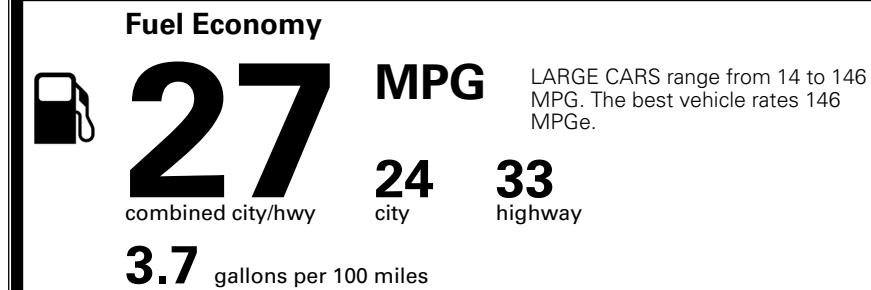

TOTAL MANUFACTURER'S SUGGESTED RETAIL PRICE ▶

\$ 33,735.00

TOTAL ADDITIONAL WEIGHT: 7.3

EPA DOT Fuel Economy and Environment

Gasoline Vehicle

You spend \$750 more in fuel costs over 5 years compared to the average new vehicle.