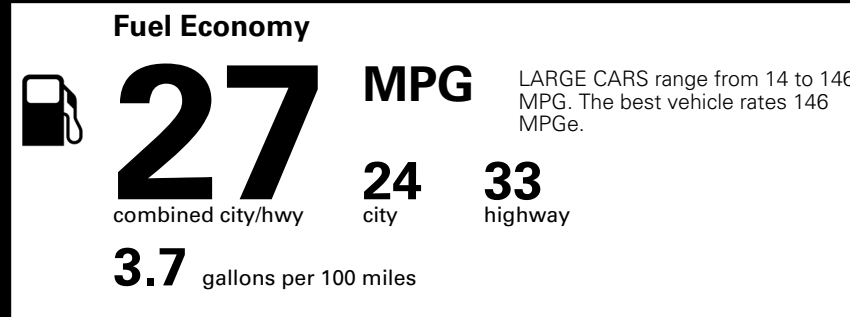

MSRP INCLUDING OPTIONS

\$ 31,080.00

INLAND FREIGHT AND HANDLING

\$ 1,245.00

**TOTAL MANUFACTURER'S SUGGESTED RETAIL PRICE ▶**

**\$ 32,325.00**

TOTAL ADDITIONAL WEIGHT: 7.3

\*Additional terms and conditions apply.  
 \*\*Kia Connect may be currently unavailable for some Model Year 2022 and newer vehicles sold or purchased in Massachusetts; please see owners.kia.com for more information.  
 NOTE: When you purchase this vehicle, Kia America, Inc. collects personal information you provide to the dealership. For information on our collection and use of personal information and your rights, please see our Privacy Policy on www.kia.com.

**EPA DOT Fuel Economy and Environment**

Gasoline Vehicle

**You spend \$750 more in fuel costs over 5 years**  
 compared to the average new vehicle.

**Annual fuel cost \$1,850**

Actual results will vary for many reasons, including driving conditions and how you drive and maintain your vehicle. The average new vehicle gets 29 MPG and costs \$8,500 to fuel over 5 years. Cost estimates are based on 15,000 miles per year at \$ 3.30 per gallon. MPGe is miles per gasoline gallon equivalent. Vehicle emissions are a significant cause of climate change and smog.