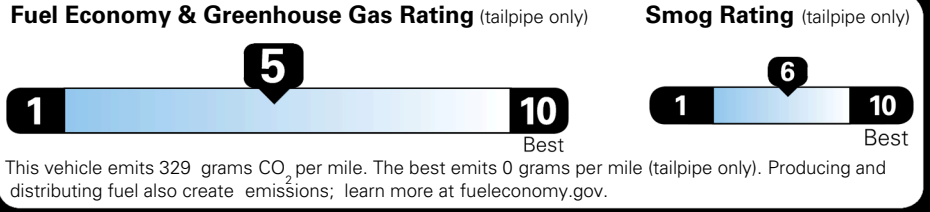

**EPA DOT Fuel Economy and Environment**

Gasoline Vehicle

**You spend \$750 more in fuel costs over 5 years**  
 compared to the average new vehicle.

**Annual fuel cost \$1,850**

Actual results will vary for many reasons, including driving conditions and how you drive and maintain your vehicle. The average new vehicle gets 29 MPG and costs \$8,500 to fuel over 5 years. Cost estimates are based on 15,000 miles per year at \$ 3.30 per gallon. MPGe is miles per gasoline gallon equivalent. Vehicle emissions are a significant cause of climate change and smog.