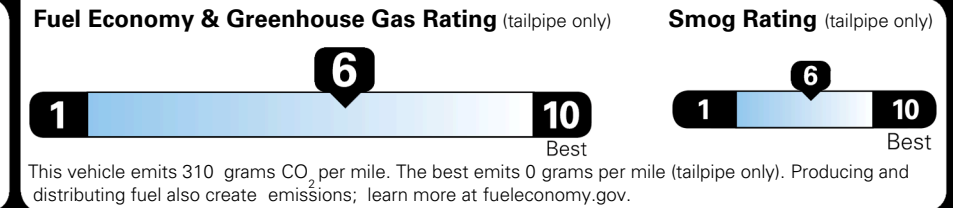

\$495.00
 \$295.00
 \$200.00

\$ 29,480.00

\$ 1,245.00

\$ 30,725.00

EPA DOT Fuel Economy and Environment

Gasoline Vehicle

You save \$0
 in fuel costs over 5 years compared to the average new vehicle.

Annual fuel cost \$1,700