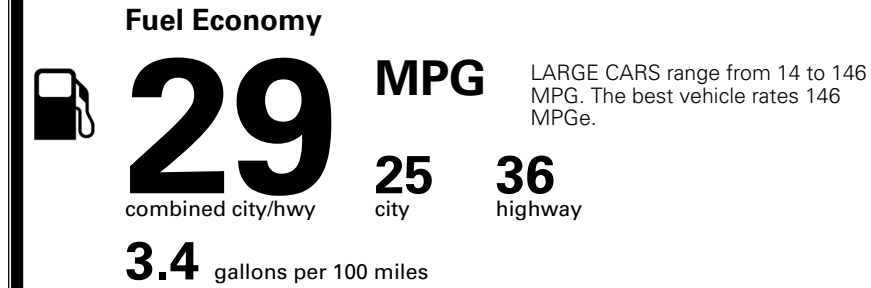

\$495.00
 \$295.00
 \$200.00

\$ 29,480.00

\$ 1,245.00

\$ 30,725.00

EPA DOT Fuel Economy and Environment

Gasoline Vehicle

You save \$0
 in fuel costs over 5 years compared to the average new vehicle.

Annual fuel cost \$1,700