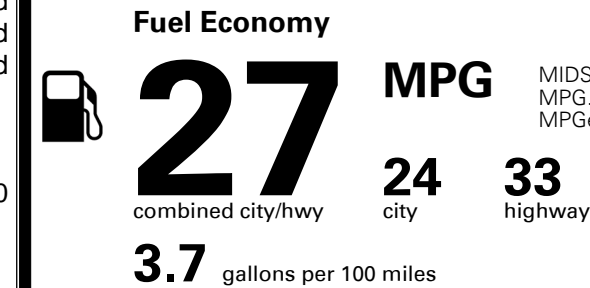

\$ 29,590.00

Included
 Included
 Included

\$185.00

MSRP INCLUDING OPTIONS

\$ 29,775.00

INLAND FREIGHT AND HANDLING

\$ 1,155.00

TOTAL MANUFACTURER'S SUGGESTED RETAIL PRICE ▶

\$ 30,930.00

TOTAL ADDITIONAL WEIGHT: 8.1

EPA DOT Fuel Economy and Environment

Gasoline Vehicle

MIDSIZE CARS range from 15 to 140 MPG. The best vehicle rates 140 MPGe.

You spend \$250 more in fuel costs over 5 years compared to the average new vehicle.