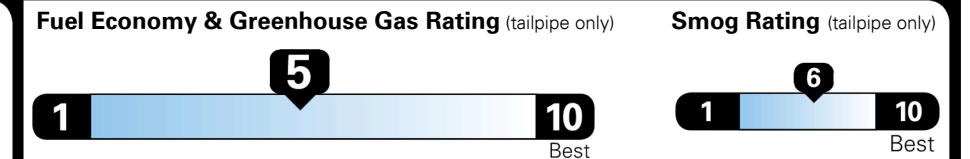

This vehicle emits 329 grams CO₂ per mile. The best emits 0 grams per mile (tailpipe only). Producing and distributing fuel also create emissions; learn more at fueleconomy.gov.

Actual results will vary for many reasons, including driving conditions and how you drive and maintain your vehicle. The average new vehicle gets 28 MPG and costs $9,500 to fuel over 5 years. Cost estimates are based on 15,000 miles per year at $ 3.50 per gallon. MPGe is miles per gasoline gallon equivalent. Vehicle emissions are a significant cause of climate change and smog.

fueleconomy.gov

Calculate personalized estimates and compare vehicles

GOVERNMENT 5-STAR SAFETY RATINGS

Overall Vehicle Score ★ ★ ★ ★ ★

Based on the combined rating of frontal, side and rollover. Should ONLY be compared to other vehicles of similar size and weight.

Frontal Driver ★ ★ ★ ★ ★
Crash Passenger ★ ★ ★ ★ ★

Based on the risk of injury in a frontal impact. Should ONLY be compared to other vehicles of similar size and weight.

Side Front seat ★ ★ ★ ★ ★
Crash Rear seat ★ ★ ★ ★ ★

Star ratings based on the risk of injury in a side impact.

Rollover ★ ★ ★ ★ ★

Star ratings based on the risk of rollover in a single-vehicle crash.

Star ratings range from 1 to 5 stars (★★★★★) with 5 being the highest.

Source: National Highway Traffic Safety Administration (NHTSA).

www.safercar.gov or 1-888-327-4236

Manufacturer's suggested retail price includes Manufacturer's recommended pre-delivery service. License and title fees, state and local taxes and other dealer installed options and accessories are not included in the manufacturer's suggested retail price.

PARTS CONTENT INFORMATION

FOR VEHICLES IN THIS CAR LINE U.S./CANADIAN PARTS CONTENT: 0 %

MAJOR SOURCES OF FOREIGN PARTS: KOREA: 95%

NOTE: PARTS CONTENT DOES NOT INCLUDE FINAL ASSEMBLY, DISTRIBUTION, OR OTHER NON-PARTS COSTS.

FOR THIS VEHICLE FINAL ASSEMBLY POINT: HWASUNG, KOREA

COUNTRY OF ORIGIN

ENGINE (MOTOR): KOREA

TRANSMISSION: KOREA